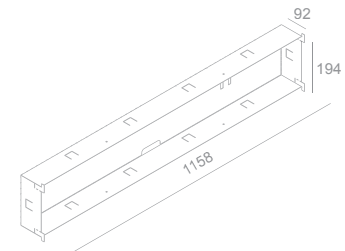

TECHNICAL DATA SHEET

ITALIC IP20

INDOOR - INTERNO - INNENBEREICH - INTERIEUR - INTÉRIEUR - INTERIOR

Fix (not adjustable) 0° - 0°

196x1160 mm

Material : CALCYT® plaster

reddot design award
winner 2012

Ready for installation in solid walls
Optional plasterkit for installation into gypsum walls

PLASTERKIT ITALIC

REF N° 715 01 000 For mounting into gypsum walls
Housing: perforated aluminium

ITALIC FLUO

REF N° 315 15 021 on/off

REF N° 315 18 021 DIM 1-10V

REF N° 315 30 021 DIM DALI

1x T16 - 21/39W
G5 - 230V/50Hz - incl. EVG
0.5m - IP20 - 850°C
eco

ITALIC LED 3000LM 230 VAC

REF N°	2700°K	3000°K
on/off	315 25 000	315 25 100
DIM 1-10V	315 65 000	315 65 100
DIM DALI	315 35 000	315 35 100

230V/50Hz - 28,5W - 3000lm@65°C -
3300lm@25°C - IP20 - CRI 80
parallel wiring - 0.2m - 850°C
Integrated line voltage LED driver
Connects directly to 230 VAC
4 SDCM - 4 Step MacAdam - A