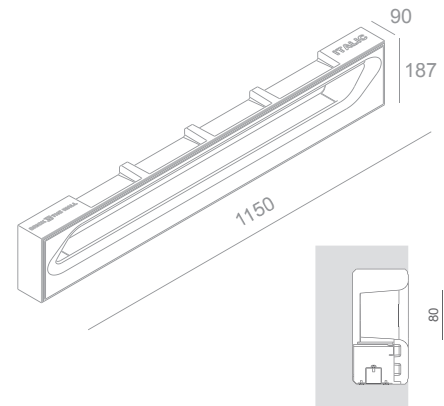

TECHNICAL DATA SHEET

ITALIC IP20

INDOOR - INTERNO - INNENBEREICH - INTERIEUR - INTÉRIEUR - INTERIOR

Fix (not adjustable) 0° - 0°

196x1160 mm

Material : CALCYT® plaster

reddot design award
winner 2012

Ready for installation in solid walls
Optional plasterkit for installation into gypsum walls

PLASTERKIT ITALIC

REF N° 715 01 000 For mounting into gypsum walls
Housing: perforated aluminium

ITALIC FLUO

REF N° 315 15 021 on/off

REF N° 315 18 021 DIM 1-10V

REF N° 315 30 021 DIM DALI

1x T16 - 21/39W
G5 - 230V/50Hz - incl. EVG
0.5m - IP20 - 850°C
eco

ITALIC LED 3000LM 230 VAC

REF N°	2700°K	3000°K
on/off	315 25 000	315 25 100
DIM 1-10V	315 65 000	315 65 100
DIM DALI	315 35 000	315 35 100

230V/50Hz - 28,5W - 3000lm@65°C -
3300lm@25°C - IP20 - CRI 80
parallel wiring - 0.2m - 850°C
Integrated line voltage LED driver
Connects directly to 230 VAC
4 SDCM - 4 Step MacAdam - A