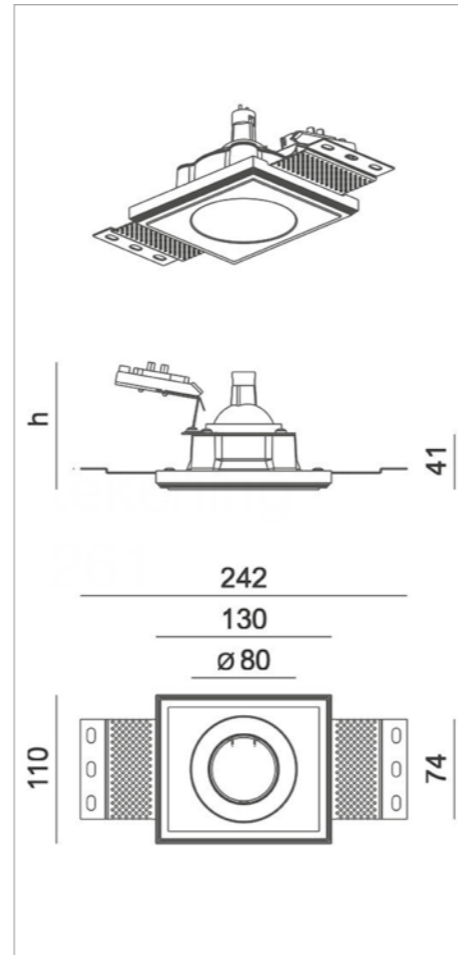

**CEILING  
PLAFOND  
DECKE  
TECHO  
SOFFITTO**

**BRICK IN THE WALL®**  
invisible integration of light

**CEILING  
PLAFOND  
DECKE  
TECHO  
SOFFITTO**

The timeless Pixo range stands for ultimate minimalistic design. The fully paintable range of plaster fittings offers enhanced visual comfort due to a deep-set lamp source. The truly trimless Pixo range blends perfectly with any interior.