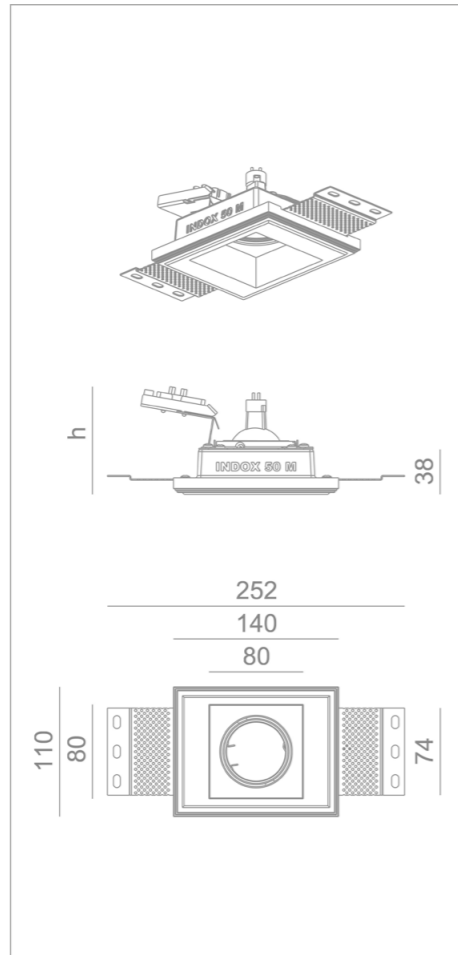

The Indox range of truly trimless downlights is a great example of timeless, cutting edge design. The Indox is designed for a full range of glare reducing, deep-set lamp units. The fully paintable Indox series creates an unobtrusive luminaire in perfect harmony with the architecture.

Die Indox-Reihe von komplett randlosen Deckenleuchten ist ein großartiges Beispiel für zeitloses, hochaktuelles Design. Indox bietet ein vollständiges Sortiment an blendungsreduzierenden, tief liegenden Lampeneinheiten. Die vollständig anstrichfähige Indox-Reihe bietet eine dezente Leuchte, die sich perfekt in jede Inneneinrichtung einfügt.

La collection de plafonniers sans cadre Indox est l'exemple même d'un design ultramoderne et intemporel. Indox est conçu pour un large éventail de lampes encastrées à faible éblouissement. Les luminaires à peindre Indox créent un éclairage discret, en parfaite harmonie avec votre architecture.

La gamma Indox presenta elementi dal design innovativo e senza tempo. Gli elementi della serie Indox sono stati sviluppati per donare un'ampia gamma di luminosità, fattore questo che riduce il numero di punti luce. La serie Indox è completamente verniciabile e crea un punto luce non distruttivo in perfetta armonia con l'architettura dell'ambiente circostante.

De randloze downlights van de Indox-reeks zijn een prachtig voorbeeld van tijdloos en geavanceerd design. Indox werd ontworpen als gamma met diepliggende verlichtingsbronnen voor een zachtere gloed. De volledig overschilderbare Indox-reeks staat voor een onopvallende armatuur die perfect harmonieert met de architectuur.

La gama de Indox de iluminación hacia abajo verdaderamente sin cortes es un gran ejemplo de diseño de vanguardia atemporal. El Indox está diseñado para una amplia gama de unidades de luces hundidas con reducción de reflejos. La serie Indox totalmente pintable crea una luminaria discreta en perfecta armonía con la arquitectura.

INDOX 30 TRIMLESS		PHASE DIM	DALI
Adj. IP20 Indoor:	600 LM CRI92	274 71 030	274 31 030
IP20 LED + regular CALCYT® plaster			
Adj IP54 Bathroom:	600 LM CRI92	274 71 031	274 31 031
IP54 LED + regular CALCYT® plaster			
Adj IP54 Outdoor:	600 LM CRI92	274 71 035	274 31 035
IP54 LED + waterproof CALCYT+® plaster			

INDOX 50 MINI TRIMLESS		PHASE DIM	DALI
Adj. IP20 Indoor:	700 LM CRI92	221 11 050	221 32 040
IP20 LED + regular CALCYT® plaster	1000 LM CRI97	221 74 040	221 34 040
	1300 LM CRI92	221 73 040	221 33 040
	1800 LM CRI97	221 75 040	221 35 040
Fix IP54 Bathroom:	700 LM CRI92	221 11 051	221 32 041
IP54 LED + regular CALCYT® plaster	1000 LM CRI97	221 74 041	221 34 041
	1300 LM CRI92	221 73 041	221 33 041
	1800 LM CRI97	221 75 041	221 35 041
Fix IP54 Outdoor:	700 LM CRI92	221 11 055	221 32 045
IP54 LED + waterproof CALCYT+® plaster	1000 LM CRI97	221 74 045	221 34 045
	1300 LM CRI92	221 73 045	221 33 045
	1800 LM CRI97	221 75 045	221 35 045