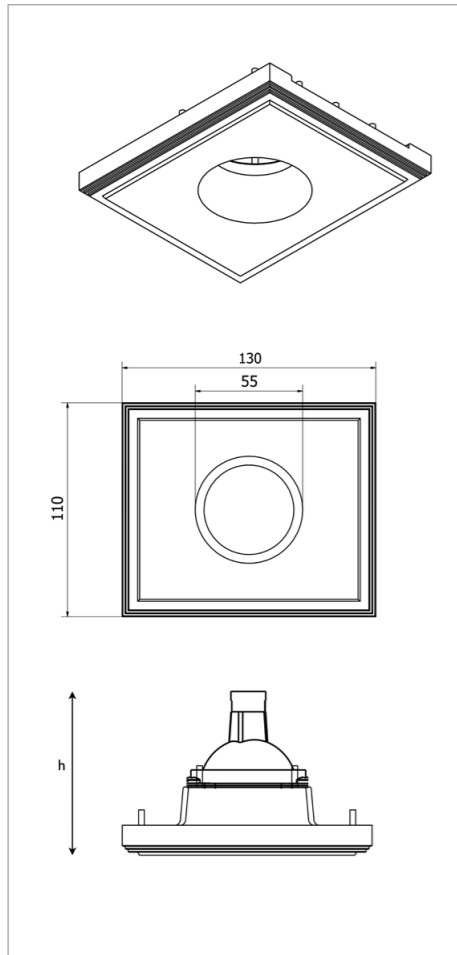

**CEILING  
PLAFOND  
DECKE  
TECHO  
SOFFITTO**

**BRICK IN THE WALL®**  
invisible integration of light

**CEILING  
PLAFOND  
DECKE  
TECHO  
SOFFITTO**

The timeless Pixo range stands for ultimate minimalistic design. The fully paintable range of plaster fittings offers enhanced visual comfort due to a deep-set lamp source. The truly trimless Pixo range blends perfectly with any interior.