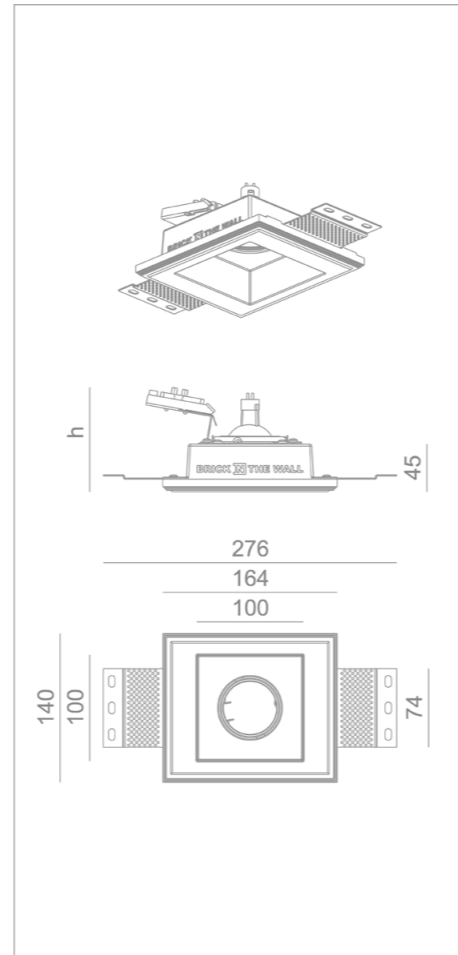

The Indox range of truly trimless downlights is a great example of timeless, cutting edge design. The Indox is designed for a full range of glare reducing, deep-set lamp units. The fully paintable Indox series creates an unobtrusive luminaire in perfect harmony with the architecture.

Die Indox-Reihe von komplett randlosen Deckenleuchten ist ein großartiges Beispiel für zeitloses, hochaktuelles Design. Indox bietet ein vollständiges Sortiment an blendungsreduzierenden, tief liegenden Lampeneinheiten. Die vollständig anstrichfähige Indox-Reihe bietet eine dezente Leuchte, die sich perfekt in jede Inneneinrichtung einfügt.

La collection de plafonniers sans cadre Indox est l'exemple même d'un design ultramoderne et intemporel. Indox est conçu pour un large éventail de lampes encastrées à faible éblouissement. Les luminaires à peindre Indox créent un éclairage discret, en parfaite harmonie avec votre architecture.

La gamma Indox presenta elementi dal design innovativo e senza tempo. Gli elementi della serie Indox sono stati sviluppati per donare un'ampia gamma di luminosità, fattore questo che riduce il numero di punti luce. La serie Indox è completamente verniciabile e crea un punto luce non distruttivo in perfetta armonia con l'architettura dell'ambiente circostante.

De randloze downlights van de Indox-reeks zijn een prachtig voorbeeld van tijdloos en geavanceerd design. Indox werd ontworpen als gamma met diepliggende verlichtingsbronnen voor een zachtere gloed. De volledig overschilderbare Indox-reeks staat voor een onopvallende armatuur die perfect harmonieert met de architectuur.

La gama de Indox de iluminación hacia abajo verdaderamente sin cortes es un gran ejemplo de diseño de vanguardia atemporal. El Indox está diseñado para una amplia gama de unidades de luces hundidas con reducción de reflejos. La serie Indox totalmente pintable crea una luminaria discreta en perfecta armonía con la arquitectura.

INDOX 30 TRIMLESS		PHASE DIM	DALI
Adj. IP20 Indoor:	600 LM CRI92	274 71 030	274 31 030
IP20 LED + regular CALCYT® plaster			
Adj IP54 Bathroom:	600 LM CRI92	274 71 031	274 31 031
IP54 LED + regular CALCYT® plaster			
Adj IP54 Outdoor:	600 LM CRI92	274 71 035	274 31 035
IP54 LED + waterproof CALCYT+® plaster			

INDOX 50 MINI TRIMLESS		PHASE DIM	DALI
Adj. IP20 Indoor:	700 LM CRI92	221 11 050	221 32 040
IP20 LED + regular CALCYT® plaster	1000 LM CRI97	221 74 040	221 34 040
	1300 LM CRI92	221 73 040	221 33 040
	1800 LM CRI97	221 75 040	221 35 040
Fix IP54 Bathroom:	700 LM CRI92	221 11 051	221 32 041
IP54 LED + regular CALCYT® plaster	1000 LM CRI97	221 74 041	221 34 041
	1300 LM CRI92	221 73 041	221 33 041
	1800 LM CRI97	221 75 041	221 35 041
Fix IP54 Outdoor:	700 LM CRI92	221 11 055	221 32 045
IP54 LED + waterproof CALCYT+® plaster	1000 LM CRI97	221 74 045	221 34 045
	1300 LM CRI92	221 73 045	221 33 045
	1800 LM CRI97	221 75 045	221 35 045