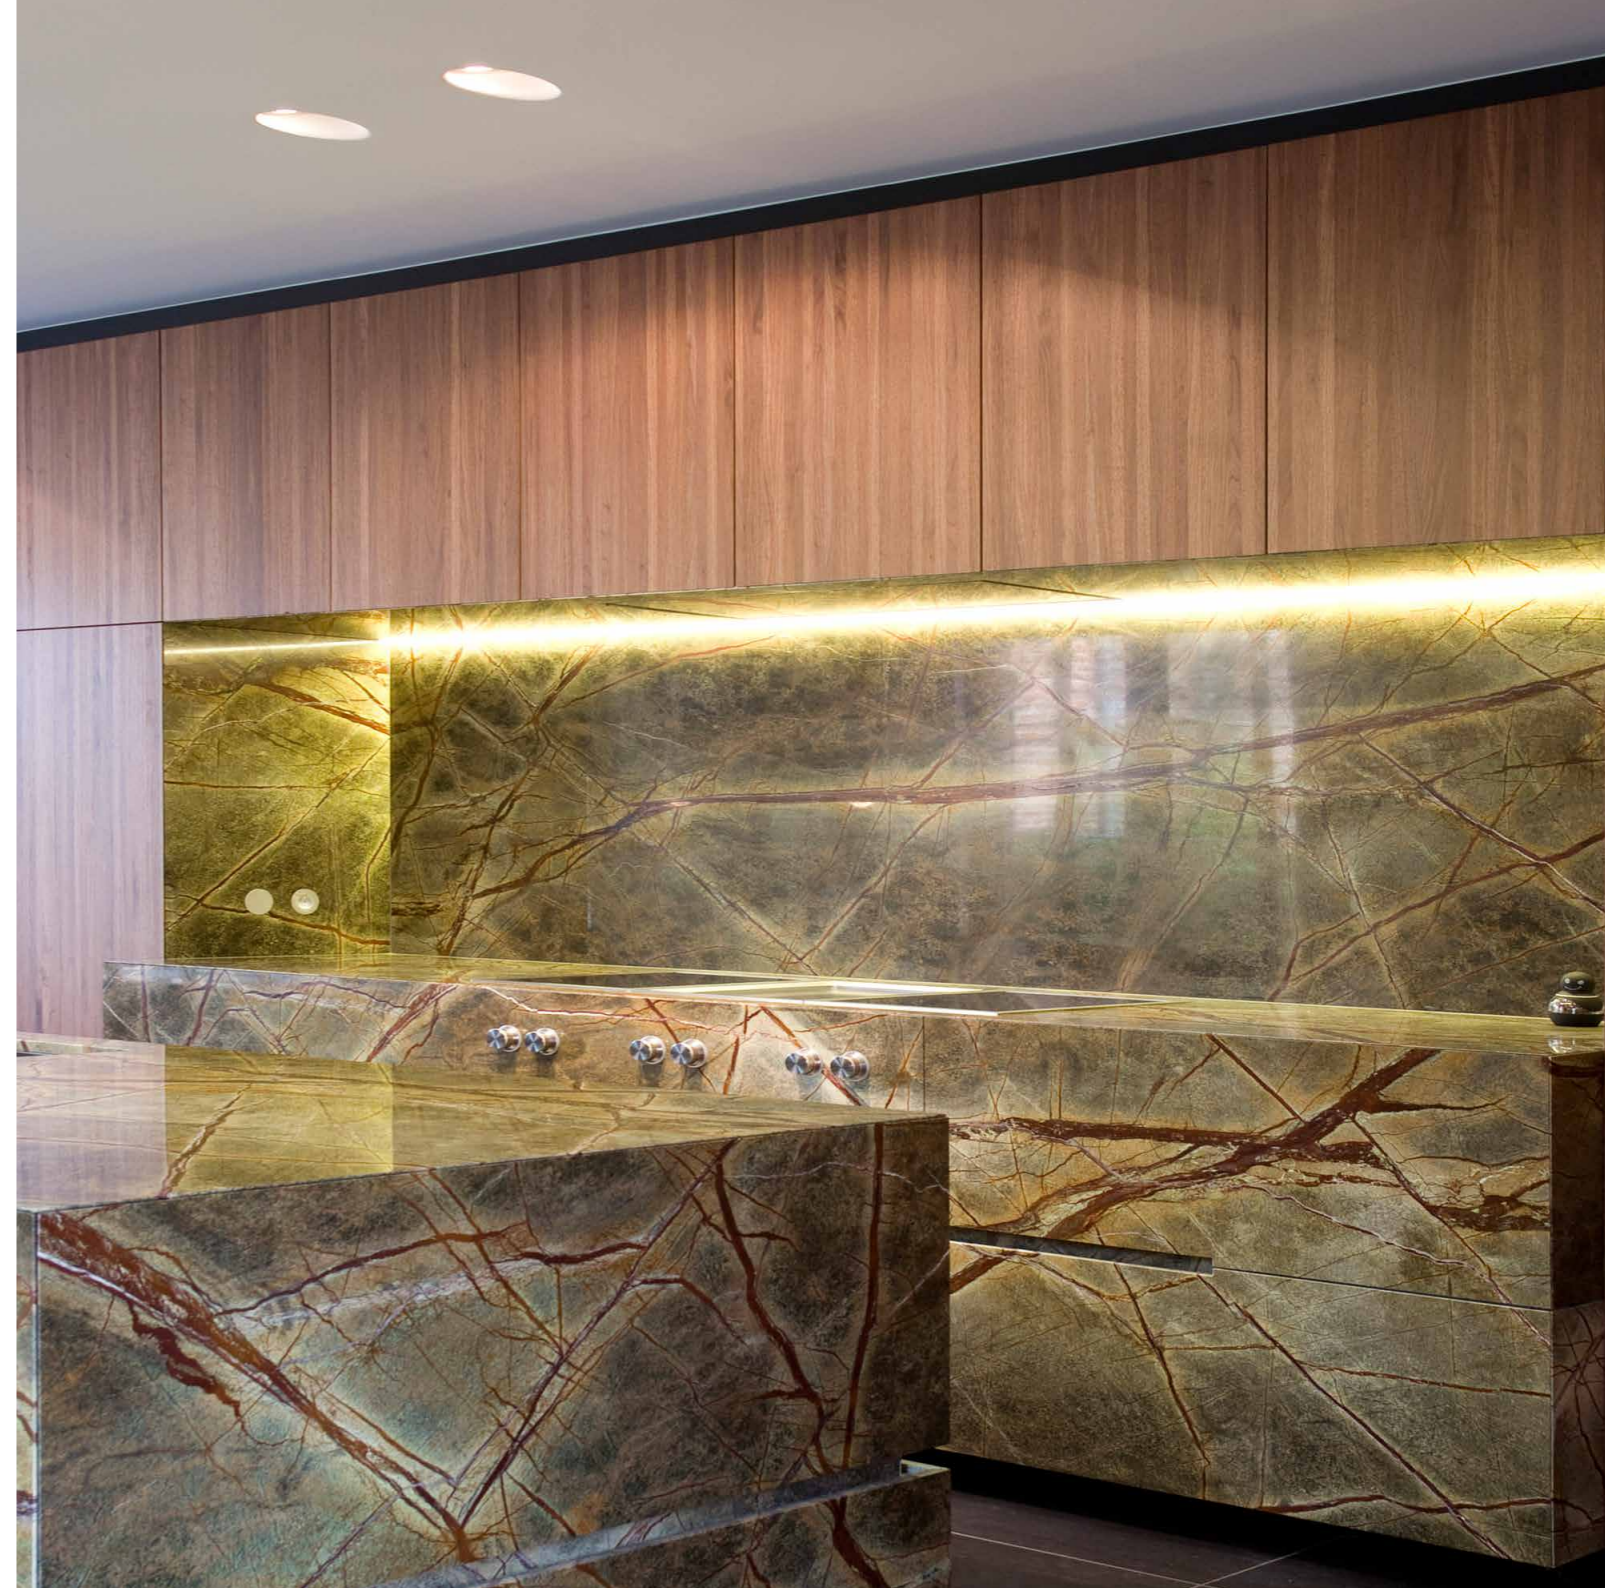

La gamma Mist si compone di punti luce wallwasher dal design unico. Gli elementi di questa serie sono senza tempo e grazie alle loro costruzioni ad incasso rappresentano dei punti luce minimalisti, invisibili ma che dal nulla diffondono il loro cono di luce dalla nebbia. Il sistema di montaggio vi permette di ruotare la lampada in tutte le direzioni, grazie ad un anello praticamente invisibile.

Het Mist-gamma bestaat uit verticale wandverlichting met een unieke uitstraling. De mogelijkheid om de Mist-armatuur randloos te integreren in combinatie met de minimalistische, verborgen lichtbron tovert licht uit het niets tevoorschijn als een lichtbaken dat plots opdoemt uit de mist. Met het montagesysteem roteert u de lamp in alle mogelijke richtingen dankzij een bijna onzichtbare ring.

La gama Mist de artefactos de iluminación arandela de pared, ofrece un aspecto único. Las capacidades de integración verdaderamente sin cortes de Mist combinan con la fuente de luz minimalista, oculta para crear luz de la nada, como un faro de luz que aparece de repente de la niebla. El exclusivo sistema de montaje permite girar la lámpara en todas las direcciones con un solo anillo, casi invisible.