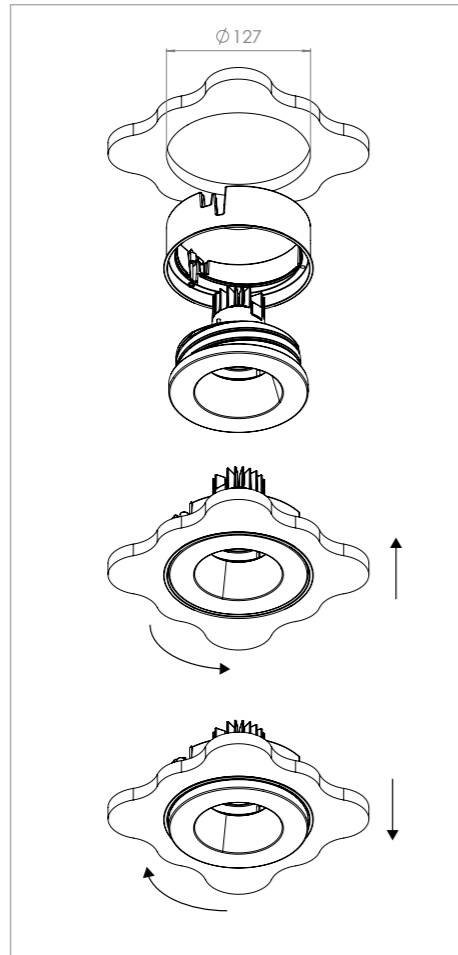

**CEILING  
PLAFOND  
DECKE  
TECHO  
SOFFITTO**

**BRICK IN THE WALL®**  
invisible integration of light

**CEILING  
PLAFOND  
DECKE  
TECHO  
SOFFITTO**

The timeless Pixo range stands for ultimate minimalistic design. The fully paintable range of plaster fittings offers enhanced visual comfort due to a deep-set lamp source. The truly trimless Pixo range blends perfectly with any interior.