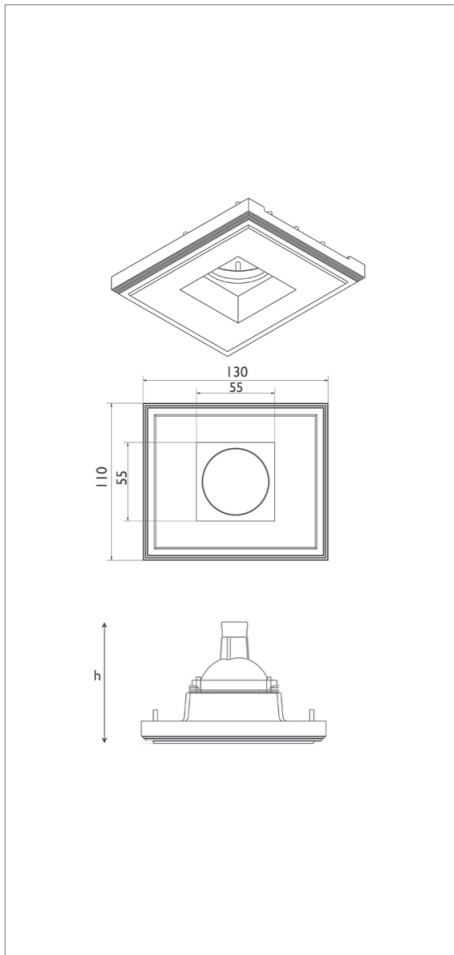

The Indox range of truly trimless downlights is a great example of timeless, cutting edge design. The Indox is designed for a full range of glare reducing, deep-set lamp units. The fully paintable Indox series creates an unobtrusive luminaire in perfect harmony with the architecture.

Die Indox-Reihe von komplett randlosen Deckenleuchten ist ein großartiges Beispiel für zeitloses, hochaktuelles Design. Indox bietet ein vollständiges Sortiment an blendungsreduzierenden, tief liegenden Lampeneinheiten. Die vollständig anstrichfähige Indox-Reihe bietet eine dezente Leuchte, die sich perfekt in jede Inneneinrichtung einfügt.

La collection de plafonniers sans cadre Indox est l'exemple même d'un design ultramoderne et intemporel. Indox est conçu pour un large éventail de lampes encastrées à faible éblouissement. Les luminaires à peindre Indox créent un éclairage discret, en parfaite harmonie avec votre architecture.

La gamma Indox presenta elementi dal design innovativo e senza tempo. Gli elementi della serie Indox sono stati sviluppati per donare un'ampia gamma di luminosità, fattore questo che riduce il numero di punti luce. La serie Indox è completamente verniciabile e crea un punto luce non distruttivo in perfetta armonia con l'architettura dell'ambiente circostante.

De randloze downlights van de Indox-reeks zijn een prachtig voorbeeld van tijdloos en geavanceerd design. Indox werd ontworpen als gamma met diepliggende verlichtingsbronnen voor een zachtere gloed. De volledig overschilderbare Indox-reeks staat voor een onopvallende armatuur die perfect harmonieert met de architectuur.

La gama de Indox de iluminación hacia abajo verdaderamente sin cortes es un gran ejemplo de diseño de vanguardia atemporal. El Indox está diseñado para una amplia gama de unidades de luces hundidas con reducción de reflejos. La serie Indox totalmente pintable crea una luminaria discreta en perfecta armonía con la arquitectura.

INDOX 30 TRIMLESS		PHASE DIM	DALI
Adj. IP20 Indoor:	600 LM CRI92	274 71 030	274 31 030
IP20 LED + regular CALCYT® plaster			
Adj IP54 Bathroom:	600 LM CRI92	274 71 031	274 31 031
IP54 LED + regular CALCYT® plaster			
Adj IP54 Outdoor:	600 LM CRI92	274 71 035	274 31 035
IP54 LED + waterproof CALCYT+® plaster			

INDOX 50 MINI TRIMLESS		PHASE DIM	DALI
Adj. IP20 Indoor:	700 LM CRI92	221 11 050	221 32 040
IP20 LED + regular CALCYT® plaster	1000 LM CRI97	221 74 040	221 34 040
	1300 LM CRI92	221 73 040	221 33 040
	1800 LM CRI97	221 75 040	221 35 040
Fix IP54 Bathroom:	700 LM CRI92	221 11 051	221 32 041
IP54 LED + regular CALCYT® plaster	1000 LM CRI97	221 74 041	221 34 041
	1300 LM CRI92	221 73 041	221 33 041
	1800 LM CRI97	221 75 041	221 35 041
Fix IP54 Outdoor:	700 LM CRI92	221 11 055	221 32 045
IP54 LED + waterproof CALCYT+® plaster	1000 LM CRI97	221 74 045	221 34 045
	1300 LM CRI92	221 73 045	221 33 045
	1800 LM CRI97	221 75 045	221 35 045