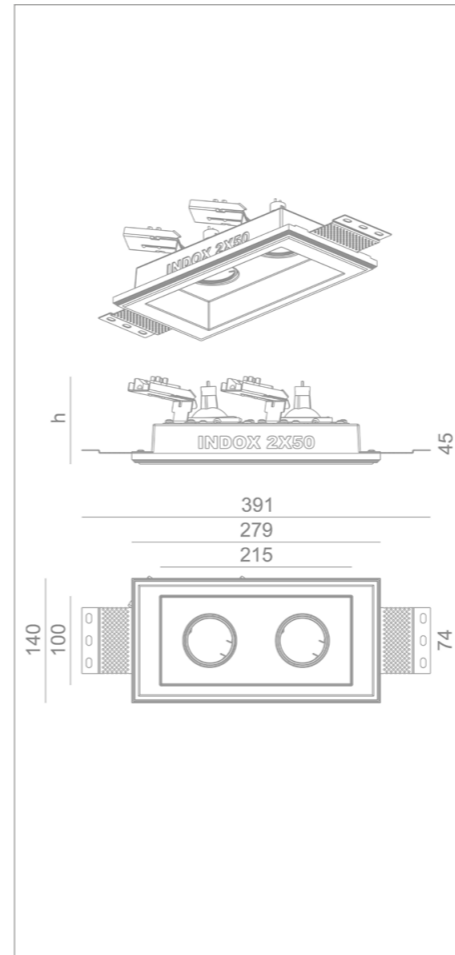

The Indox range of truly trimless downlights is a great example of timeless, cutting edge design. The Indox is designed for a full range of glare reducing, deep-set lamp units. The fully paintable Indox series creates an unobtrusive luminaire in perfect harmony with the architecture.

Die Indox-Reihe von komplett randlosen Deckenleuchten ist ein großartiges Beispiel für zeitloses, hochaktuelles Design. Indox bietet ein vollständiges Sortiment an blendungsreduzierenden, tief liegenden Lampeneinheiten. Die vollständig anstrichfähige Indox-Reihe bietet eine dezente Leuchte, die sich perfekt in jede Inneneinrichtung einfügt.

La collection de plafonniers sans cadre Indox est l'exemple même d'un design ultramoderne et intemporel. Indox est conçu pour un large éventail de lampes encastrées à faible éblouissement. Les luminaires à peindre Indox créent un éclairage discret, en parfaite harmonie avec votre architecture.

La gamma Indox presenta elementi dal design innovativo e senza tempo. Gli elementi della serie Indox sono stati sviluppati per donare un'ampia gamma di luminosità, fattore questo che riduce il numero di punti luce. La serie Indox è completamente verniciabile e crea un punto luce non distruttivo in perfetta armonia con l'architettura dell'ambiente circostante.

De randloze downlights van de Indox-reeks zijn een prachtig voorbeeld van tijdloos en geavanceerd design. Indox werd ontworpen als gamma met diepliggende verlichtingsbronnen voor een zachtere gloed. De volledig overschilderbare Indox-reeks staat voor een onopvallende armatuur die perfect harmonieert met de architectuur.

La gama de Indox de iluminación hacia abajo verdaderamente sin cortes es un gran ejemplo de diseño de vanguardia atemporal. El Indox está diseñado para una amplia gama de unidades de luces hundidas con reducción de reflejos. La serie Indox totalmente pintable crea una luminaria discreta en perfecta armonía con la arquitectura.

INDOX 30 TRIMLESS		PHASE DIM	DALI
Adj. IP20 Indoor:	600 LM CRI92	274 71 030	274 31 030
IP20 LED + regular CALCYT® plaster			
Adj IP54 Bathroom:	600 LM CRI92	274 71 031	274 31 031
IP54 LED + regular CALCYT® plaster			
Adj IP54 Outdoor:	600 LM CRI92	274 71 035	274 31 035
IP54 LED + waterproof CALCYT+® plaster			

INDOX 50 MINI TRIMLESS		PHASE DIM	DALI
Adj. IP20 Indoor:	700 LM CRI92	221 11 050	221 32 040
IP20 LED + regular CALCYT® plaster	1000 LM CRI97	221 74 040	221 34 040
	1300 LM CRI92	221 73 040	221 33 040
	1800 LM CRI97	221 75 040	221 35 040
Fix IP54 Bathroom:	700 LM CRI92	221 11 051	221 32 041
IP54 LED + regular CALCYT® plaster	1000 LM CRI97	221 74 041	221 34 041
	1300 LM CRI92	221 73 041	221 33 041
	1800 LM CRI97	221 75 041	221 35 041
Fix IP54 Outdoor:	700 LM CRI92	221 11 055	221 32 045
IP54 LED + waterproof CALCYT+® plaster	1000 LM CRI97	221 74 045	221 34 045
	1300 LM CRI92	221 73 045	221 33 045
	1800 LM CRI97	221 75 045	221 35 045