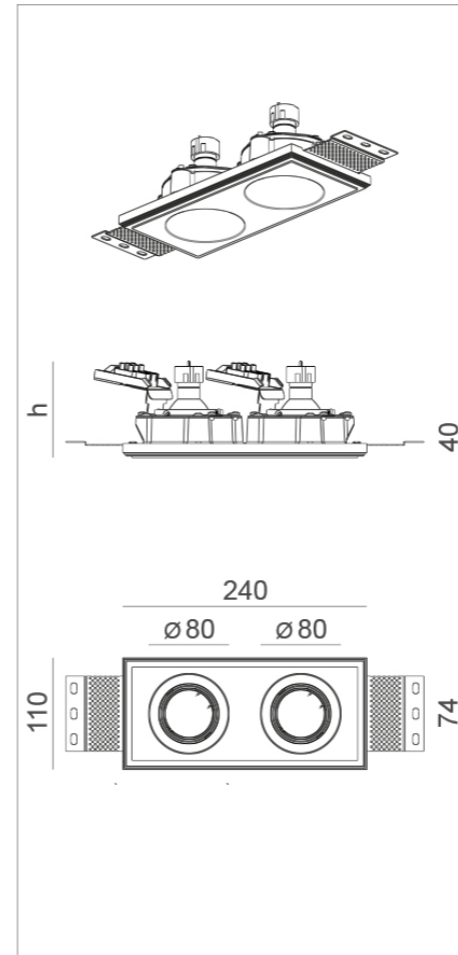

**CEILING  
PLAFOND  
DECKE  
TECHO  
SOFFITTO**

**BRICK IN THE WALL®**  
invisible integration of light

**CEILING  
PLAFOND  
DECKE  
TECHO  
SOFFITTO**

The timeless Pixo range stands for ultimate minimalistic design. The fully paintable range of plaster fittings offers enhanced visual comfort due to a deep-set lamp source. The truly trimless Pixo range blends perfectly with any interior.