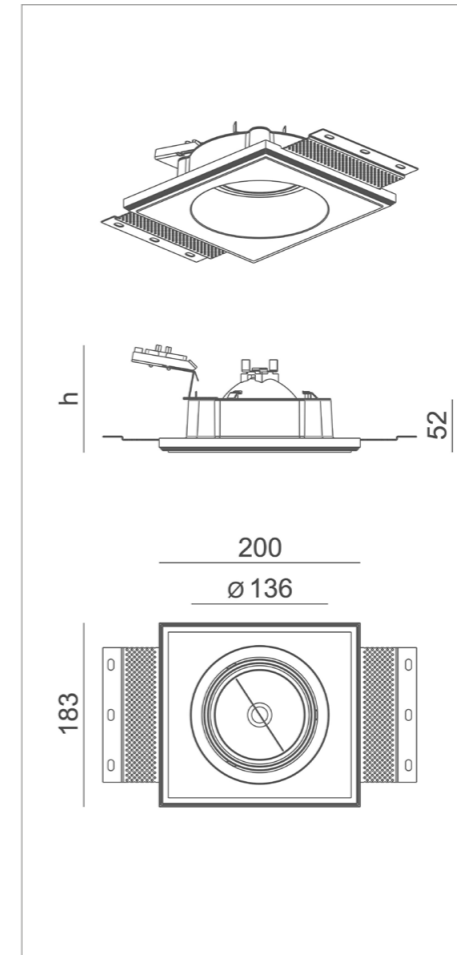

**CEILING  
PLAFOND  
DECKE  
TECHO  
SOFFITTO**

**BRICK IN THE WALL®**  
invisible integration of light

**CEILING  
PLAFOND  
DECKE  
TECHO  
SOFFITTO**

The timeless Pixo range stands for ultimate minimalistic design. The fully paintable range of plaster fittings offers enhanced visual comfort due to a deep-set lamp source. The truly trimless Pixo range blends perfectly with any interior.