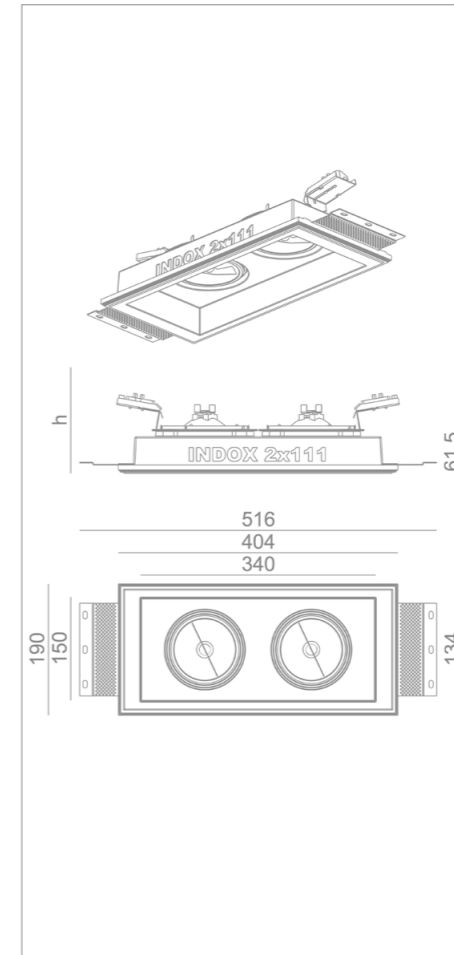

The Indox range of truly trimless downlights is a great example of timeless, cutting edge design. The Indox is designed for a full range of glare reducing, deep-set lamp units. The fully paintable Indox series creates an unobtrusive luminaire in perfect harmony with the architecture.

Die Indox-Reihe von komplett randlosen Deckenleuchten ist ein großartiges Beispiel für zeitloses, hochaktuelles Design. Indox bietet ein vollständiges Sortiment an blendungsreduzierenden, tief liegenden Lampeneinheiten. Die vollständig anstrichfähige Indox-Reihe bietet eine dezente Leuchte, die sich perfekt in jede Inneneinrichtung einfügt.

La collection de plafonniers sans cadre Indox est l'exemple même d'un design ultramoderne et intemporel. Indox est conçu pour un large éventail de lampes encastrées à faible éblouissement. Les luminaires à peindre Indox créent un éclairage discret, en parfaite harmonie avec votre architecture.

La gamma Indox presenta elementi dal design innovativo e senza tempo. Gli elementi della serie Indox sono stati sviluppati per donare un'ampia gamma di luminosità, fattore questo che riduce il numero di punti luce. La serie Indox è completamente verniciabile e crea un punto luce non distruttivo in perfetta armonia con l'architettura dell'ambiente circostante.

De randloze downlights van de Indox-reeks zijn een prachtig voorbeeld van tijdloos en geavanceerd design. Indox werd ontworpen als gamma met diepliggende verlichtingsbronnen voor een zachtere gloed. De volledig overschilderbare Indox-reeks staat voor een onopvallende armatuur die perfect harmonieert met de architectuur.

La gama de Indox de iluminación hacia abajo verdaderamente sin cortes es un gran ejemplo de diseño de vanguardia atemporal. El Indox está diseñado para una amplia gama de unidades de luces hundidas con reducción de reflejos. La serie Indox totalmente pintable crea una luminaria discreta en perfecta armonía con la arquitectura.

INDOX 30 TRIMLESS		PHASE DIM	DALI
Adj. IP20 Indoor:	600 LM CRI92	274 71 030	274 31 030
IP20 LED + regular CALCYT® plaster			
Adj IP54 Bathroom:	600 LM CRI92	274 71 031	274 31 031
IP54 LED + regular CALCYT® plaster			
Adj IP54 Outdoor:	600 LM CRI92	274 71 035	274 31 035
IP54 LED + waterproof CALCYT+® plaster			

INDOX 50 MINI TRIMLESS		PHASE DIM	DALI
Adj. IP20 Indoor:	700 LM CRI92	221 11 050	221 32 040
IP20 LED + regular CALCYT® plaster	1000 LM CRI97	221 74 040	221 34 040
	1300 LM CRI92	221 73 040	221 33 040
	1800 LM CRI97	221 75 040	221 35 040
Fix IP54 Bathroom:	700 LM CRI92	221 11 051	221 32 041
IP54 LED + regular CALCYT® plaster	1000 LM CRI97	221 74 041	221 34 041
	1300 LM CRI92	221 73 041	221 33 041
	1800 LM CRI97	221 75 041	221 35 041
Fix IP54 Outdoor:	700 LM CRI92	221 11 055	221 32 045
IP54 LED + waterproof CALCYT+® plaster	1000 LM CRI97	221 74 045	221 34 045
	1300 LM CRI92	221 73 045	221 33 045
	1800 LM CRI97	221 75 045	221 35 045