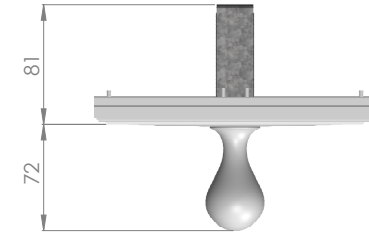

INSTALLATION KIT

STANDARD (included) installation system for ceiling 9 - 12 - 15 mm

REF N° 321 99 025 installation system for gypsum ceiling 25 mm

REF N° 321 99 030 installation system for gypsum ceiling 30 mm