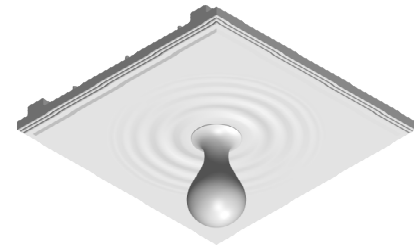

INSTALLATION KIT

STANDARD (included) installation system for ceiling 9 - 12 - 15 mm

REF N° 321 99 025 installation system for gypsum ceiling 25 mm

REF N° 321 99 030 installation system for gypsum ceiling 30 mm