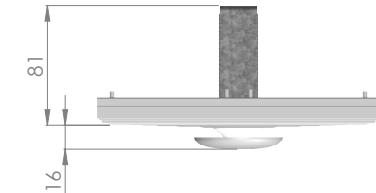

INSTALLATION KIT

STANDARD(included) installation system for ceiling 9 -12 -15 mm

REF N° 321 99 025 installation system for gypsum ceiling 25 mm

REF N° 321 99 030 installation system for gypsum ceiling 30 mm