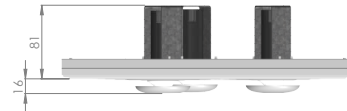

INSTALLATION KIT

STANDARD (included) installation system for ceiling 9 - 12 - 15 mm

REF N° 324 99 025 installation system for gypsum ceiling 25 mm

REF N° 324 99 030 installation system for gypsum ceiling 30 mm