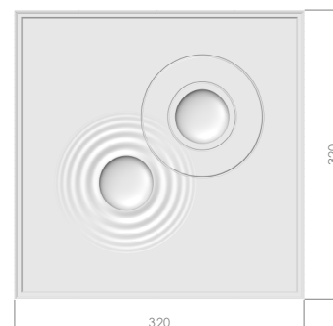

INSTALLATION KIT

STANDARD (included) installation system for ceiling 9 - 12 - 15 mm

REF N° 324 99 025 installation system for gypsum ceiling 25 mm

REF N° 324 99 030 installation system for gypsum ceiling 30 mm