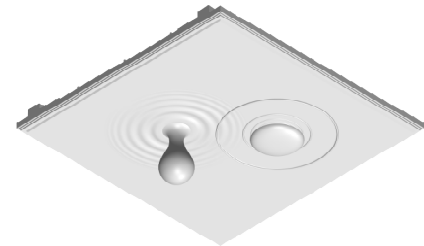

INSTALLATION KIT

STANDARD(included) installation system for ceiling 9 -12 -15 mm

REF N° 324 99 025 installation system for gypsum ceiling 25 mm

REF N° 324 99 030 installation system for gypsum ceiling 30 mm