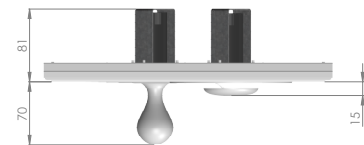

INSTALLATION KIT

STANDARD(included) installation system for ceiling 9 -12 -15 mm

REF N° 324 99 025 installation system for gypsum ceiling 25 mm

REF N° 324 99 030 installation system for gypsum ceiling 30 mm