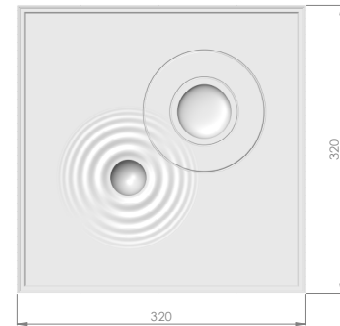

INSTALLATION KIT

STANDARD(included) installation system for ceiling 9 -12 -15 mm

REF N° 324 99 025 installation system for gypsum ceiling 25 mm

REF N° 324 99 030 installation system for gypsum ceiling 30 mm