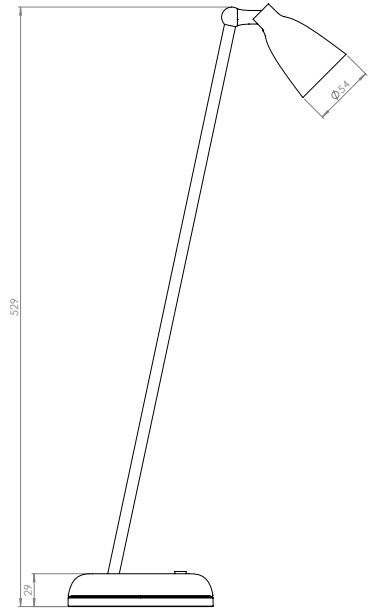

### WASAABII DIAGONAL TABLE 50 1x500LM CRI 92

	2700°K	3000°K	
	REF N° 1187 28 930	REF N° 1187 28 830	

1x5,9W - 1x500LM - 2stepMacAdam - **A+**

230VAC - - - -

Standard Perfectbeam 24°

Integrated dimmable LED driver

### BEAM ANGLES

**STANDARD** (included) beam angle 24°

REF N° 203 20 044 (option) beam angle 44°