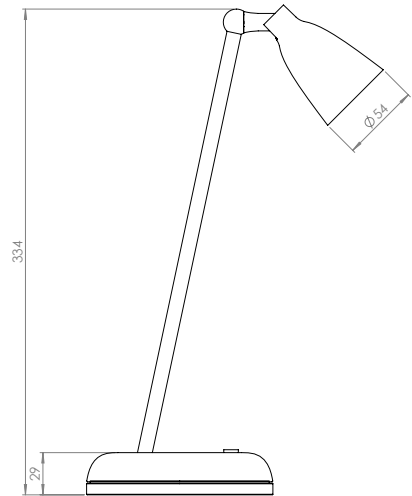

TECHNICAL DATA SHEET

WASAABII 1x500LM DIAGONAL TABLE 30 IP20

INDOOR - INTERNO - INNERBEREICH - INTERIEUR - INTÉRIEUR - INTERIOR

Adjustable 0° - 90° + 359° rotation

Free standing

Material: Aluminium

Ref N° 1100 BLACK

Black
Nero
Schwarz
Zwart
Noir
Negro

Ref N° 1100 WHITE

White
Bianco
Weiß
Wit
Blanc
Blanco

Ref N° 1100 GREY

Grey
Grigio
Grau
Grijs
Gris
Gris

Ref N° 1100 MESSING

Brass
Otonne
Messing
Messing
Laiton
Latón

Ref N° 1100 BRONZE

Bronze
Bronzo
Bronze
Bronze
Bronze
Bronce

Ref N° 1101 00 001

Clip-on assessorly 1
Small ball

WASAABII DIAGONAL TABLE 30 1x500LM CRI 92

	2700°K	3000°K	
	REF N° 1186 28 930	REF N° 1186 28 830	

1x5,9W - 1x500LM - 2stepMacAdam - **A+**

230VAC - - - -

Standard Perfectbeam 24°

Integrated dimmable LED driver

Integrated push button :

- Short push : on / off
- Long push : dim up / dim down
- With dimming memory function

BEAM ANGLES

STANDARD (included) beam angle 24°

REF N° 203 20 044 (option) beam angle 44°