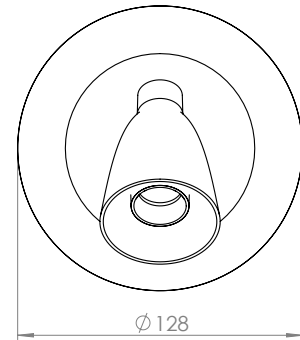

TECHNICAL DATA SHEET

WASAABII 1x500LM BEDSIDE S IP20

INDOOR - INTERNO - INNERBEREICH - INTERIEUR - INTÉRIEUR - INTERIOR

Adjustable 0° - 73° + 359° rotation

Surface mounted

Material: Aluminium

Ref N° 1100 BLACK

Bronze
Bronze
Bronze
Brons
Bronze
Bronce

Ref N° 1101 00 001

Clip-on accessory 1
Small ball

WASAABII BEDSIDE S 1x500LM CRI 92	
2700°K	3000°K
REF N° 1185 28 930	REF N° 1185 28 830
1x5,9W - 1x500LM - 2step MacAdam - A+ 230VAC - - - -	
Standard Perfectbeam 24° Integrated dimmable LED driver Integrated push button : - Short push : on / off - Long push : dim up / dim down - With dimming memory function	