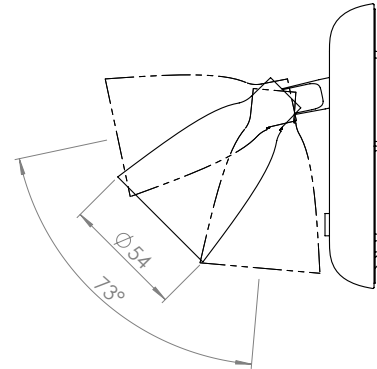

TECHNICAL DATA SHEET

WASAABII 1x500LM BEDSIDE S IP20

INDOOR - INTERNO - INNERBEREICH - INTERIEUR - INTÉRIEUR - INTERIOR

Adjustable 0° - 73° + 359° rotation

Surface mounted

Material: Aluminium

Ref N° 1100 BLACK

Black
Nero
Schwarz
Zwart
Noir
Negro

Ref N° 1100 WHITE

White
Bianco
Weiß
Wit
Blanc
Blanco

Ref N° 1100 GREY

Grey
Grigio
Grau
Grijs
Gris
Gris

Ref N° 1100 MESSING

Brass
Otonne
Messing
Messing
Laiton
Latón

Ref N° 1100 BRONZE

Bronze
Bronze
Bronze
Brons
Bronze
Bronce

Ref N° 1101 00 001

Clip-on accessory 1
Small ball

WASAABII BEDSIDE S 1x500LM CRI 92	
2700°K	3000°K
REF N° 1185 28 930	REF N° 1185 28 830
1x5,9W - 1x500LM - 2step MacAdam - A+ 230VAC - - - -	
Standard Perfectbeam 24° Integrated dimmable LED driver Integrated push button : - Short push : on / off - Long push : dim up / dim down - With dimming memory function	

BEAM ANGLES

STANDARD (included) beam angle 24°
REF N° 203 20 044 (option) beam angle 44°