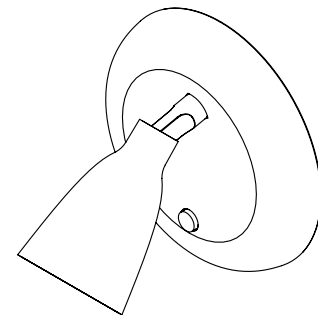

TECHNICAL DATA SHEET

WASAABII 1x500LM BEDSIDE S IP20

INDOOR - INTERNO - INNERBEREICH - INTERIEUR - INTÉRIEUR - INTERIOR

Adjustable 0° - 73° + 359° rotation

Surface mounted

Material: Aluminium

Ref N° 1100 BLACK

Bronze
Bronze
Bronze
Brons
Bronze
Bronce

Ref N° 1101 00 001

Clip-on accessory 1
Small ball

WASAABII BEDSIDE S 1x500LM CRI 92	
2700°K	3000°K
REF N° 1185 28 930	REF N° 1185 28 830
1x5,9W - 1x500LM - 2step MacAdam - A+ 230VAC - - - -	
Standard Perfectbeam 24° Integrated dimmable LED driver Integrated push button : - Short push : on / off - Long push : dim up / dim down - With dimming memory function	