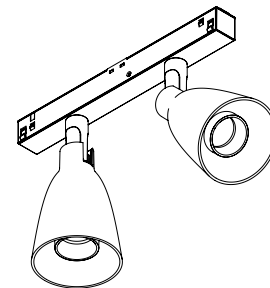

BEAM ANGLES

STANDARD (included) beam angle 28°

REF N° 203 20 044 (option) beam angle 44°