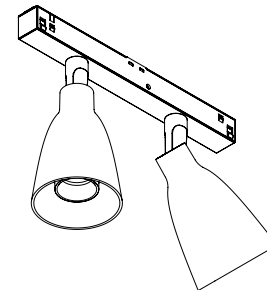

BEAM ANGLES

STANDARD (included) beam angle 28°

REF N° 203 20 044 (option) beam angle 44°