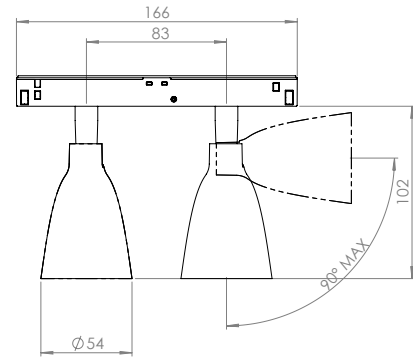

TECHNICAL DATA SHEET

WASAABII 2x1000LM SWING DUO TRACK DALI IP20

INDOOR - INTERNO - INNERBEREICH - INTERIEUR - INTÉRIEUR - INTERIOR

Adjustable 0° - 90°

Installation in 26 mm 48 VDC track

Material: Aluminium

Ref N° 1100 BLACK

Black
Nero
Schwarz
Zwart
Noir
Negro

Ref N° 1100 WHITE

White
Bianco
Weiß
Wit
Blanc
Blanco

Ref N° 1100 GREY

Grey
Grigio
Grau
Grijs
Gris
Gris

Ref N° 1100 MESSING

Brass
Otonne
Messing
Messing
Laiton
Latón

Ref N° 1100 BRONZE

Bronze
Bronzo
Bronze
Brons
Bronze
Bronce

Ref N° 1101 00 001

Clip-on accessory 1
Small ball

WASAABII SWING DUO TRACK DALI 2x1000LM CRI 92

	2700°K	3000°K	
	REF N° 1174 36 930	REF N° 1174 36 830	

2x8,3W-2x1000LM-2stepMacAdam-A+
DALI dimmable - - - -
For installation in 26 mm 48 VDC track
Requires remote power supply 48 VDC
Standard beam angle 28°
Optional beam angle 44°

REMOTE POWER SUPPLY ON/OFF

REF N° 648 00 050 50W

REF N° 648 00 150 150W

230V/50Hz - - constant voltage
 - - IP20 - 48VDC - not dimmable

BEAM ANGLES

STANDARD (included) beam angle 28°

REF N° 203 20 044 (option) beam angle 44°