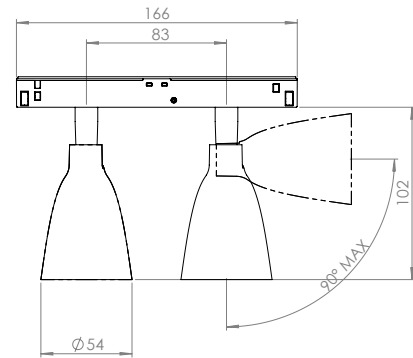

TECHNICAL DATA SHEET

WASAABII 2x500LM SWING DUO TRACK DALI IP20

INDOOR - INTERNO - INNERBEREICH - INTERIEUR - INTÉRIEUR - INTERIOR

Adjustable 0° - 90°

Installation in 26 mm 48 VDC track

Material: Aluminium

Ref N° 1100 BLACK

Black
Nero
Schwarz
Zwart
Noir
Negro

Ref N° 1100 WHITE

White
Bianco
Weiß
Wit
Blanc
Blanco

Ref N° 1100 GREY

Grey
Grigio
Grau
Grijs
Gris
Gris

Ref N° 1100 MESSING

Brass
Otonne
Messing
Messing
Laiton
Latón

Ref N° 1100 BRONZE

Bronze
Bronzo
Bronze
Brons
Bronze
Bronce

Ref N° 1101 00 001

Clip-on accessory 1
Small ball

WASAABII SWING DUO TRACK DALI 2x500LM CRI 92

	2700°K	3000°K	
	REF N° 1174 38 930	REF N° 1174 38 830	

2x5,9W - 2x500LM - 2stepMacAdam - **A+**
DALI dimmable - - - -
For installation in 26 mm 48 VDC track
Requires remote power supply 48 VDC
Standard Perfectbeam 24° - Optional 44° beam
Ultra low glare (UGR < 13)

REMOTE POWER SUPPLY ON/OFF

REF N° 648 00 050 50W

REF N° 648 00 150 150W

230V/50Hz - - constant voltage
 - - IP20 - 48VDC - not dimmable

BEAM ANGLES

STANDARD (included) beam angle 24°

REF N° 203 20 044 (option) beam angle 44°