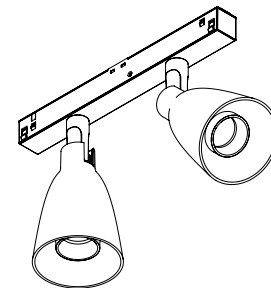

BEAM ANGLES

STANDARD (included) beam angle 24°

REF N° 203 20 044 (option) beam angle 44°