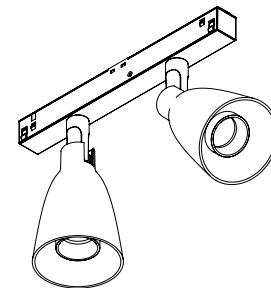

BEAM ANGLES

STANDARD (included) beam angle 12°
REF N° 203 20 008 (option) beam angle 8°