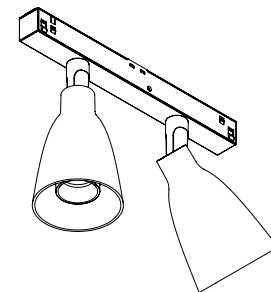

BEAM ANGLES

STANDARD (included) beam angle 12°
REF N° 203 20 008 (option) beam angle 8°