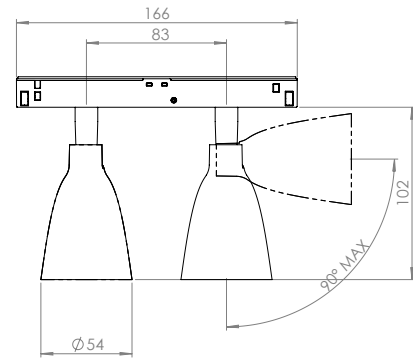

TECHNICAL DATA SHEET

WASAABII 2x200LM SWING DUO TRACK DALI IP20

INDOOR - INTERNO - INNERBEREICH - INTERIEUR - INTÉRIEUR - INTERIOR

Adjustable 0° - 90°

Installation in 26 mm 48 VDC track

Material: Aluminium

Ref N° 1100 BLACK

Black
Nero
Schwarz
Zwart
Noir
Negro

Ref N° 1100 WHITE

White
Bianco
Weiß
Wit
Blanc
Blanco

Ref N° 1100 GREY

Grey
Grigio
Grau
Grijs
Gris
Gris

Ref N° 1100 MESSING

Brass
Otonne
Messing
Messing
Laiton
Latón

Ref N° 1100 BRONZE

Bronze
Bronzo
Bronze
Bronz
Bronze
Bronce

Ref N° 1101 00 001

Clip-on accessory 1
Small ball

WASAABII SWING DUO TRACK DALI 2x200LM CRI 92

	2700°K	3000°K	
	REF N° 1174 37 930	REF N° 1174 37 830	

2x2 W - 2x200LM - 2 step MacAdam - **A+**
DALI dimmable - - - -
For installation in 26 mm 48 VDC track
Requires remote power supply 48 VDC
Standard narrowbeam 12° - Optional 8° beam
Ultra low glare (UGR < 13)

REMOTE POWER SUPPLY ON/OFF

REF N° 648 00 050 50W

REF N° 648 00 150 150W

230V/50Hz - - constant voltage
 - - IP20 - 48VDC - not dimmable

BEAM ANGLES

STANDARD (included) beam angle 12°
REF N° 203 20 008 (option) beam angle 8°