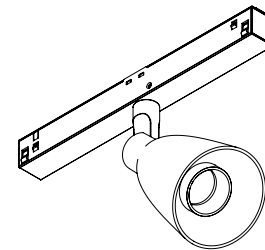

BEAM ANGLES

STANDARD (included) beam angle 28°
REF N° 203 20 044 (option) beam angle 44°