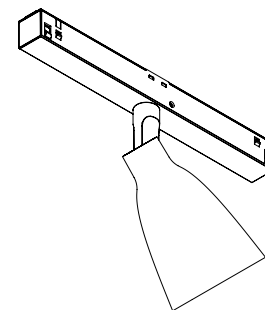

BEAM ANGLES

STANDARD (included) beam angle 28°
REF N° 203 20 044 (option) beam angle 44°