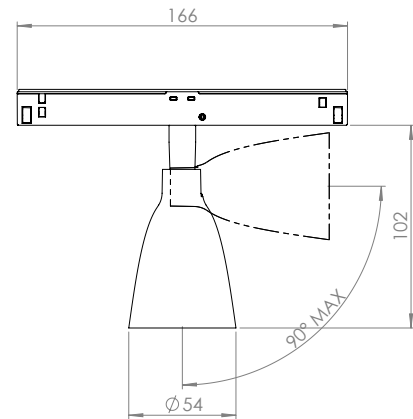

TECHNICAL DATA SHEET

WASAABII 1000LM SWING TRACK IP20

INDOOR - INTERNO - INNERBEREICH - INTERIEUR - INTÉRIEUR - INTERIOR

Adjustable 0° - 90°

Installation in 26 mm 48 VDC track

Material: Aluminium

Ref N° 1100 BLACK

Black
Nero
Schwarz
Zwart
Noir
Negro

Ref N° 1100 WHITE

White
Bianco
Weiß
Wit
Blanc
Blanco

Ref N° 1100 GREY

Grey
Grigio
Grau
Grijs
Gris
Gris

Ref N° 1100 MESSING

Brass
Otonne
Messing
Messing
Laiton
Latón

Ref N° 1100 BRONZE

Bronze
Bronze
Bronze
Brons
Bronze
Bronce

Ref N° 1101 00 001

Clip-on accessory 1
Small ball

WASAABII SWING TRACK 1000LM CRI 92

2700°K	3000°K
REF N° 1171 16 930	REF N° 1171 16 830

8,3 W - 1000LM - 2 step MacAdam - **A+**
on/off/pwm - - - -
For installation in 26 mm 48 VDC track
Requires remote power supply 48 VDC
Standard beam angle 28° -
Optional beam angle 44°

REMOTE POWER SUPPLY ON/OFF

REF N° 648 00 050 50W

REF N° 648 00 150 150W

230V/50Hz - - constant voltage
 - - IP20 - 48VDC - not dimmable

REMOTE POWER SUPPLY DIM

REF N° 648 30 055 DALI 55W

REF N° 648 60 080 1-10V 80W

230V/50Hz - - constant voltage
 - - IP20 - 48VDC - dimmable
Dims all LED units on the 48VDC track

BEAM ANGLES

STANDARD (included) beam angle 28°
REF N° 203 20 044 (option) beam angle 44°