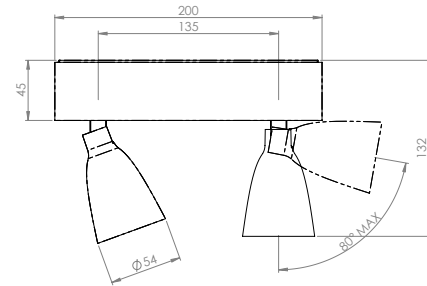

TECHNICAL DATA SHEET

WASAABII 2x500LM SURFACE DUO IP20 INDOOR - INTERNO - INNERBEREICH - INTERIEUR - INTÉRIEUR - INTERIOR

Adjustable 0° - 80°
Surface mounted
Material: Aluminium

Ref N° 1100 BLACK

Black
Nero
Schwarz
Zwart
Noir
Negro

Ref N° 1100 WHITE

White
Bianco
Weiß
Wit
Blanc
Blanco

Ref N° 1100 GREY

Grey
Grigio
Grau
Grijs
Gris
Gris

Ref N° 1100 MESSING

Brass
Otonne
Messing
Messing
Laiton
Latón

Ref N° 1100 BRONZE

Bronze
Bronzo
Bronze
Bronz
Bronze
Bronze

Ref N° 1101 00 001

Clip-on assessorly 1
Small ball

WASAABII SURFACE DUO 2x500LM CRI 92 PHASE DIM			
	2700°K	3000°K	
	REF N° 1156 78 930	REF N° 1156 78 830	
2x5,9W - 2x500LM - 2stepMacAdam - A+ Parallel wiring - 230VAC - - - - Integrated phase dimmable LED driver - Standard Perfectbeam 24° - Optional 44° beam			

WASAABII SURFACE DUO 2x500LM CRI 92 1-10V DIM			
	2700°K	3000°K	
	REF N° 1156 68 930	REF N° 1156 68 830	
2x5,9W - 2x500LM - 2stepMacAdam - A+ Parallel wiring - 230VAC - - - - Integrated 1-10V dimmable LED driver - Standard Perfectbeam 24° - Optional 44° beam			

WASAABII SURFACE DUO 2x500LM CRI 92 DALI DIM			
	2700°K	3000°K	
	REF N° 1156 38 930	REF N° 1156 38 830	
2x5,9W - 2x500LM - 2stepMacAdam - A+ Parallel wiring - 230VAC - - - - Integrated DALI dimmable LED driver - Standard Perfectbeam 24° - Optional 44° beam			

BEAM ANGLES

STANDARD (included) beam angle 24°
REF N° 203 20 044 (option) beam angle 44°