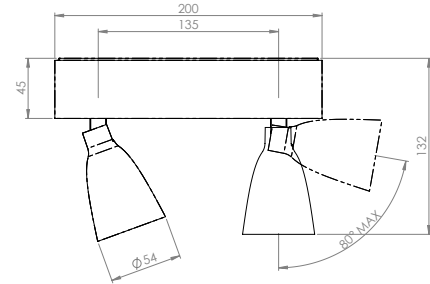

TECHNICAL DATA SHEET

WASAABII 2x200LM SURFACE DUO IP20

INDOOR - INTERNO - INNERBEREICH - INTERIEUR - INTÉRIEUR - INTERIOR

Adjustable 0° - 80°

Surface mounted

Material: Aluminium

Ref N° 1100 BLACK

Black
Nero
Schwarz
Zwart
Noir
Negro

Ref N° 1100 WHITE

White
Bianco
Weiß
Wit
Blanc
Blanco

Ref N° 1100 GREY

Grey
Grigio
Grau
Grijs
Gris
Gris

Ref N° 1100 MESSING

Brass
Otonne
Messing
Messing
Laiton
Latón

Ref N° 1100 BRONZE

Bronze
Bronzo
Bronze
Bronz
Bronze
Bronze

Ref N° 1101 00 001

Clip-on accessory 1
Small ball

WASAABII SURFACE DUO 2x200LM CRI 92 PHASE DIM

2700°K	3000°K
REF N° 1156 77 930	REF N° 1156 77 830

2x 2W - 2x 200LM - 2 step MacAdam - **A+**
Parallel wiring - 230VAC - - - -
Integrated phase dimmable LED driver -
Standard narrowbeam 12° - Optional 8° beam

WASAABII SURFACE DUO 2x200LM CRI 92 1-10V DIM

2700°K	3000°K
REF N° 1156 67 930	REF N° 1156 67 830

2x 2W - 2x 200LM - 2 step MacAdam - **A+**
Parallel wiring - 230VAC - - - -
Integrated 1-10V dimmable LED driver -
Standard narrowbeam 12° - Optional 8° beam

WASAABII SURFACE DUO 2x200LM CRI 92 DALI DIM

2700°K	3000°K
REF N° 1156 37 930	REF N° 1156 37 830

2x 2W - 2x 200LM - 2 step MacAdam - **A+**
Parallel wiring - 230VAC - - - -
Integrated DALI dimmable LED driver -
Standard narrowbeam 12° - Optional 8° beam

BEAM ANGLES

STANDARD (included) beam angle 12°
REF N° 203 20 008 (option) beam angle 8°