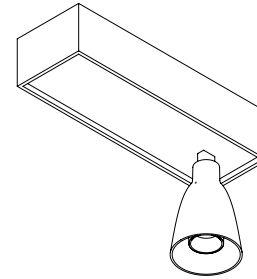

BEAM ANGLES

STANDARD (included) beam angle 28°
REF N° 203 20 044 (option) beam angle 44°