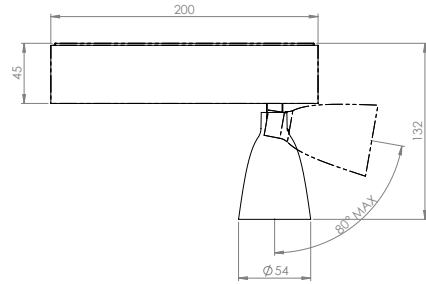

TECHNICAL DATA SHEET

WASAABII 1x1000LM SURFACE UNO IP20

INDOOR - INTERNO - INNERBEREICH - INTERIEUR - INTÉRIEUR - INTERIOR

Adjustable 0° - 80°

Surface mounted

Material: Aluminium

Ref N° 1100 BLACK

Black
Nero
Schwarz
Zwart
Noir
Negro

Ref N° 1100 WHITE

White
Bianco
Weiß
Wit
Blanc
Blanco

Ref N° 1100 GREY

Grey
Grigio
Grau
Grijs
Gris
Gris

Ref N° 1100 MESSING

Brass
Otonne
Messing
Messing
Laiton
Latón

Ref N° 1100 BRONZE

Bronze
Bronzo
Bronze
Bronz
Bronze
Bronze

Ref N° 1101 00 001

Clip-on assessorly 1
Small ball

WASAABII SURFACE UNO 1x1000LM CRI 92 PHASE DIM

2700°K	3000°K
REF N° 1159 76 930	REF N° 1159 76 830

1x8,3W-1x1000LM-2stepMacAdam-**A+**
Parallel wiring - 230VAC - - -
Integrated phase dimmable LED driver -
Standard beam 28° - Optional 44° beam

WASAABII SURFACE UNO 1x1000LM CRI 92 1-10V DIM

2700°K	3000°K
REF N° 1159 66 930	REF N° 1159 66 830

1x8,3W-1x1000LM-2stepMacAdam-**A+**
Parallel wiring - 230VAC - - -
Integrated 1-10V dimmable LED driver -
Standard beam 28° - Optional 44° beam

WASAABII SURFACE UNO 1x1000LM CRI 92 DALI DIM

2700°K	3000°K
REF N° 1159 36 930	REF N° 1159 36 830

1x8,3W-1x1000LM-2stepMacAdam-**A+**
Parallel wiring - 230VAC - - -
Integrated DALI dimmable LED driver -
Standard beam 28° - Optional 44° beam

BEAM ANGLES

STANDARD (included) beam angle 28°
REF N° 203 20 044 (option) beam angle 44°