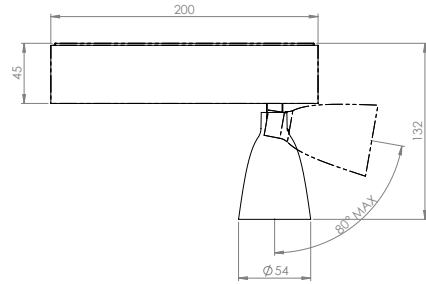

TECHNICAL DATA SHEET

WASAABII 1x500LM SURFACE UNO IP20

INDOOR - INTERNO - INNERBEREICH - INTERIEUR - INTÉRIEUR - INTERIOR

Adjustable 0° - 80°

Surface mounted

Material: Aluminium

Ref N° 1100 BLACK

Black
Nero
Schwarz
Zwart
Noir
Negro

Ref N° 1100 WHITE

White
Bianco
Weiß
Wit
Blanc
Blanco

Ref N° 1100 GREY

Grey
Grigio
Grau
Grijs
Gris
Gris

Ref N° 1100 MESSING

Brass
Otonne
Messing
Messing
Laiton
Latón

Ref N° 1100 BRONZE

Bronze
Bronzo
Bronze
Bronz
Bronze
Bronze

Ref N° 1101 00 001

Clip-on accessory 1
Small ball

WASAABII SURFACE UNO 1x500LM CRI 92 PHASE DIM

2700°K	3000°K	
REF N° 1159 78 930	REF N° 1159 78 830	

1x5,9W- 1x500LM- 2stepMacAdam - **A+**
Parallel wiring - 230VAC - - -
Integrated phase dimmable LED driver -
Standard Perfectbeam 24°- Optional 44° beam

WASAABII SURFACE UNO 1x500LM CRI 92 1-10V DIM

2700°K	3000°K	
REF N° 1159 68 930	REF N° 1159 68 830	

1x5,9W- 1x500LM- 2stepMacAdam - **A+**
Parallel wiring - 230VAC - - -
Integrated 1-10V dimmable LED driver -
Standard Perfectbeam 24°- Optional 44° beam

WASAABII SURFACE UNO 1x500LM CRI 92 DALI DIM

2700°K	3000°K	
REF N° 1159 38 930	REF N° 1159 38 830	

1x5,9W- 1x500LM- 2stepMacAdam - **A+**
Parallel wiring - 230VAC - - -
Integrated DALI dimmable LED driver -
Standard Perfectbeam 24°- Optional 44° beam

BEAM ANGLES

STANDARD (included) beam angle 24°
REF N° 203 20 044 (option) beam angle 44°