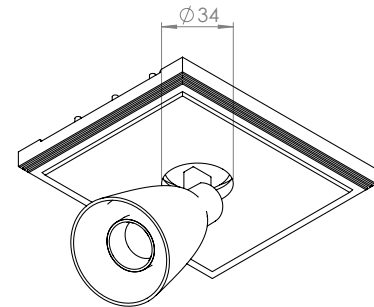

INSTALLATION KIT

STANDARD (included) installation system for ceiling 9 -12 -15 mm

REF N° 200 99 025 installation system for gypsum ceiling 25 mm

REF N° 200 99 030 installation system for gypsum ceiling 30 mm

BEAM ANGLES

STANDARD (included) beam angle 28°

REF N° 203 20 044 (option) beam angle 44°