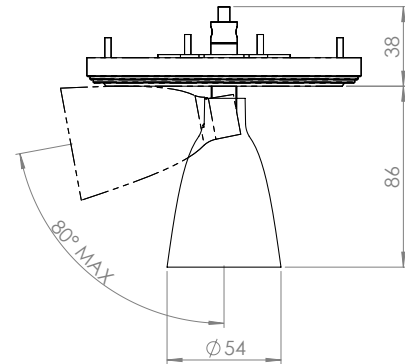

8,3 W - 1000LM - 2 step MacAdam - **A+**
Serial wiring - - **CE** - -
Requires remote LED driver - 700mA
Standard beam angle 28° -
Optional beam angle 44°

REMOTE LED DRIVER ON/OFF

REF N° 697 00 015 min.2W max. 32W