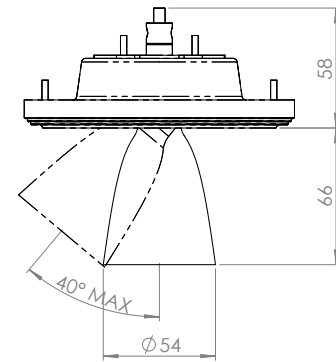

TECHNICAL DATA SHEET

WASAABII 200LM SWING SOFT TRIMLESS IP54

BATHROOM - STANZA DA BAGNO - BADEZIMMER - BADKAMER - SALLE DE BAINS - CUARTO DE BAÑO

Adjustable 0° - 40°

114x134 mm - h = 70 mm

Material: CALCYT® plaster

Ref N° 1100 BLACK

Black
Nero
Schwarz
Zwart
Noir
Negro

Ref N° 1100 WHITE

White
Bianco
Weiß
Wit
Blanc
Blanco

Ref N° 1100 GREY

Grey
Grigio
Grau
Grijs
Gris
Gris

Ref N° 1100 MESSING

Brass
Otonne
Messing
Messing
Laiton
Latón

Ref N° 1100 BRONZE

Bronze
Bronzo
Bronze
Bronz
Bronze
Bronce

Ref N° 1101 00 001

Clip-on accessory 1
Small ball

WASAABII SWING SOFT TRIMLESS IP54 200LM CRI 92

2700°K	3000°K
REF N° 1151 27 931	REF N° 1151 27 831

2 W - 200LM - 2 step MacAdam - **A+**
Serial wiring - - **CE** - -
Requires remote LED driver - 700mA
Standard Perfectbeam 12° - Optional 8° beam
Ultra low glare (UGR < 13)

REMOTE LED DRIVER ON/OFF

REF N° 697 00 015 min.2W max. 32W

REF N° 697 00 025 min.2W max. 50W

230V/50Hz - - current controlled
 - **CE** - IP20 - 700mA - not dimmable

REMOTE LED DRIVER DIM

REF N° 697 60 040 min.3W max. 60W

1-10V DALI PUSH

REF N° 697 30 015 min 2W max 20W DALI

REF N° 697 60 015 min 2W max 20W 1-10V PUSH

REF N° 697 77 010 min 2W max 10W PHASE DIM

REF N° 697 77 020 min 11W max 20W PHASE DIM

230V/50Hz - - current controlled
 - **CE** - IP20 - 700mA - dimmable

INSTALLATION KIT

STANDARD (included) installation system for ceiling 9 -12 -15 mm

REF N° 200 99 025 installation system for gypsum ceiling 25 mm

REF N° 200 99 030 installation system for gypsum ceiling 30 mm

BEAM ANGLES

STANDARD (included) beam angle 12°
REF N° 203 20 008 (option) beam angle 8°