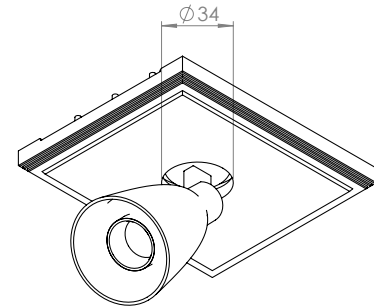

INSTALLATION KIT

STANDARD (included) installation system for ceiling 9 -12 -15 mm

REF N° 200 99 025 installation system for gypsum ceiling 25 mm

REF N° 200 99 030 installation system for gypsum ceiling 30 mm

BEAM ANGLES

STANDARD (included) beam angle 12°

REF N° 203 20 008 (option) beam angle 8°