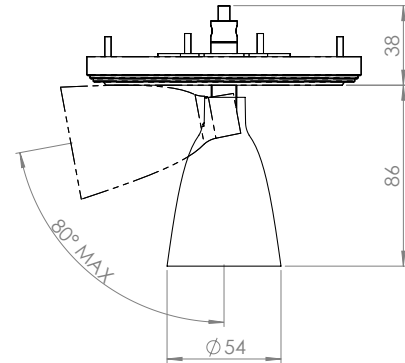

8,3 W - 1000LM - 2 step MacAdam - **A+**
Serial wiring - - **CE** - - -
Requires remote LED driver - 700mA
Standard beam angle 28° -
Optional beam angle 44°

REMOTE LED DRIVER ON/OFF

REF N° 697 00 015 min.2W max. 32W