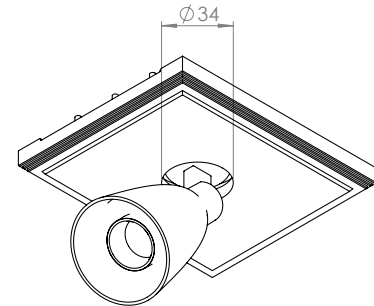

INSTALLATION KIT

STANDARD (included) installation system for ceiling 9 -12 -15 mm

REF N° 200 99 025 installation system for gypsum ceiling 25 mm

REF N° 200 99 030 installation system for gypsum ceiling 30 mm

BEAM ANGLES

STANDARD (included) beam angle 28°

REF N° 203 20 044 (option) beam angle 44°