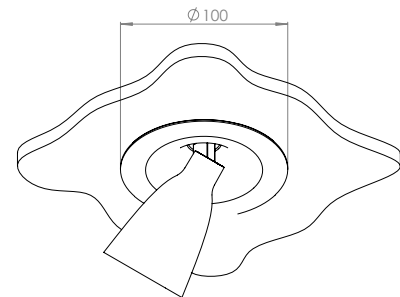

TECHNICAL DATA SHEET

WASAABII 200LM SWING SOFTTRIM IP54

BATHROOM - STANZA DA BAGNO - BADEZIMMER - BADKAMER - SALLE DE BAINS - CUARTO DE BAÑO

Adjustable 0° - 50°

min Ø70 mm - max Ø95 mm - h = 40 mm

Material: Aluminium

Ref N° 1100 BLACK

Black
Nero
Schwarz
Zwart
Noir
Negro

Ref N° 1100 WHITE

White
Bianco
Weiß
Wit
Blanc
Blanco

Ref N° 1100 GREY

Grey
Grigio
Grau
Grijs
Gris
Gris

Ref N° 1100 MESSING

Brass
Otonne
Messing
Messing
Laiton
Latón

Ref N° 1100 BRONZE

Bronze
Bronzo
Bronze
Bronz
Bronze
Bronce

Ref N° 1101 00 001

Clip-on assessorly 1
Small ball

WASAABII SWING SOFTTRIM IP54 200LM CRI 92

	2700°K	3000°K	
	REF N° 1146 27 931	REF N° 1146 27 831	

2 W - 200LM - 2 step MacAdam - Serial wiring - - - -
Requires remote LED driver - 700mA
Standard Perfectbeam 12° - Optional 8° beam
Ultra low glare (UGR < 13)

INTEGRAL LED DRIVER

REF N° 697 67 015 15W DIM 1-10V Ø40 x 149mm

REF N° 697 37 015 15W DIM DALI Ø40 x 149mm

REF N° 697 77 010 10W PHASE DIM Ø42 x 94mm

230V/50Hz - - - - IP20 - 700mA
fits through the opening of Ø43mm

REMOTE LED DRIVER ON/OFF

REF N° 697 00 015 min.2W max. 32W

REF N° 697 00 025 min.2W max. 50W

230V/50Hz - - current controlled
 - - IP20 - 700mA - not dimmable

REMOTE LED DRIVER DIM

REF N° 697 60 040 min.3W max. 60W

1-10V DALI PUSH

REF N° 697 30 015 min 2W max 20W DALI

REF N° 697 60 015 min 2W max 20W 1-10V PUSH

REF N° 697 77 010 min 2W max 10W PHASE DIM

REF N° 697 77 020 min 11W max 20W PHASE DIM

230V/50Hz - - current controlled
 - - IP20 - 700mA - dimmable

BEAM ANGLES

STANDARD (included) beam angle 12°
REF N° 203 20 008 (option) beam angle 8°