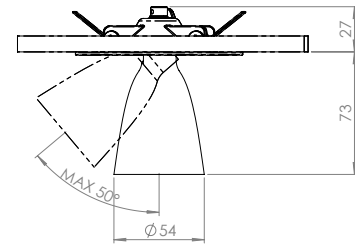

TECHNICAL DATA SHEET

WASAABII 200LM SWING SOFTTRIM IP54

BATHROOM - STANZA DA BAGNO - BADEZIMMER - BADKAMER - SALLE DE BAINS - CUARTO DE BAÑO

Adjustable 0° - 50°

min Ø70 mm - max Ø95 mm - h = 40 mm

Material: Aluminium

Ref N° 1100 BLACK

Black
Nero
Schwarz
Zwart
Noir
Negro

Ref N° 1100 WHITE

White
Bianco
Weiß
Wit
Blanc
Blanco

Ref N° 1100 GREY

Grey
Grigio
Grau
Grijs
Gris
Gris

Ref N° 1100 MESSING

Brass
Otonne
Messing
Messing
Laiton
Latón

Ref N° 1100 BRONZE

Bronze
Bronzo
Bronze
Bronz
Bronze
Bronce

Ref N° 1101 00 001

Clip-on assessorly 1
Small ball

WASAABII SWING SOFTTRIM IP54 200LM CRI 92

	2700°K	3000°K	
	REF N° 1146 27 931	REF N° 1146 27 831	

2 W - 200LM - 2 step MacAdam - Serial wiring - - - -
Requires remote LED driver - 700mA
Standard Perfectbeam 12° - Optional 8° beam
Ultra low glare (UGR < 13)

INTEGRAL LED DRIVER

REF N° 697 67 015 15W DIM 1-10V Ø40 x 149mm

REF N° 697 37 015 15W DIM DALI Ø40 x 149mm

REF N° 697 77 010 10W PHASE DIM Ø42 x 94mm

230V/50Hz - - - - IP20 - 700mA
fits through the opening of Ø43mm

REMOTE LED DRIVER ON/OFF

REF N° 697 00 015 min.2W max. 32W

REF N° 697 00 025 min.2W max. 50W

230V/50Hz - - current controlled
 - - IP20 - 700mA - not dimmable

REMOTE LED DRIVER DIM

REF N° 697 60 040 min.3W max. 60W

1-10V DALI PUSH

REF N° 697 30 015 min 2W max 20W DALI

REF N° 697 60 015 min 2W max 20W 1-10V PUSH

REF N° 697 77 010 min 2W max 10W PHASE DIM

REF N° 697 77 020 min 11W max 20W PHASE DIM

230V/50Hz - - current controlled
 - - IP20 - 700mA - dimmable

BEAM ANGLES

STANDARD (included) beam angle 12°
REF N° 203 20 008 (option) beam angle 8°