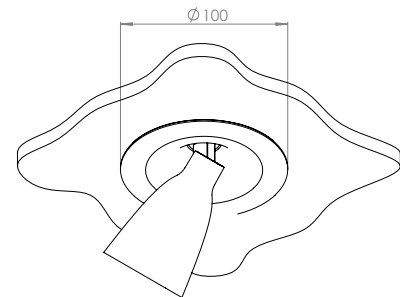

TECHNICAL DATA SHEET

WASAABII 1000LM SWING SOFTTRIM IP54

BATHROOM - STANZA DA BAGNO - BADEZIMMER - BADKAMER - SALLE DE BAINS - CUARTO DE BAÑO

Adjustable 0° - 50°

min Ø70 mm - max Ø95 mm - h = 40 mm

Material: Aluminium

Ref N° 1100 BLACK

Black
Nero
Schwarz
Zwart
Noir
Negro

Ref N° 1100 WHITE

White
Bianco
Weiß
Wit
Blanc
Blanco

Ref N° 1100 GREY

Grey
Grigio
Grau
Grijs
Gris
Gris

Ref N° 1100 MESSING

Brass
Otonne
Messing
Messing
Laiton
Latón

Ref N° 1100 BRONZE

Bronze
Bronzo
Bronze
Bronz
Bronze
Bronce

Ref N° 1101 00 001

Clip-on accessory 1
Small ball

WASAABII SWING SOFTTRIM IP54 1000LM CRI 92

2700°K	3000°K	
REF N° 1146 26 931	REF N° 1146 26 831	

8,3 W - 1000LM - 2 step MacAdam - **A+**
Serial wiring - - **CE** - -
Requires remote LED driver - 700mA
Standard beam angle 28° -
Optional beam angle 44°

INTEGRAL LED DRIVER

REF N° 697 67 015 15W DIM 1-10V Ø40 x 149mm

REF N° 697 37 015 15W DIM DALI Ø40 x 149mm

REF N° 697 77 010 10W PHASE DIM Ø42 x 94mm

230V/50Hz - - - **CE** - IP20 - 700mA
fits through the opening of Ø43mm

REMOTE LED DRIVER ON/OFF

REF N° 697 00 015 min.2W max. 32W

REF N° 697 00 025 min.2W max. 50W

230V/50Hz - - current controlled
 - **CE** - IP20 - 700mA - not dimmable

REMOTE LED DRIVER DIM

REF N° 697 60 040 min.3W max. 60W

1-10V DALI PUSH

REF N° 697 30 015 min 2W max 20W DALI

REF N° 697 60 015 min 2W max 20W 1-10V PUSH

REF N° 697 77 010 min 2W max 10W PHASE DIM

REF N° 697 77 020 min 11W max 20W PHASE DIM

230V/50Hz - - current controlled
 - **CE** - IP20 - 700mA - dimmable

BEAM ANGLES

STANDARD (included) beam angle 28°
REF N° 203 20 044 (option) beam angle 44°