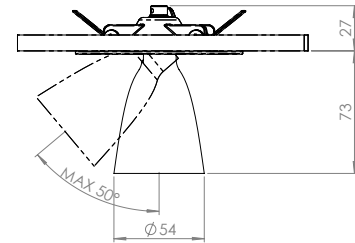

TECHNICAL DATA SHEET

WASAABII 1000LM SWING SOFTTRIM IP54

BATHROOM - STANZA DA BAGNO - BADEZIMMER - BADKAMER - SALLE DE BAINS - CUARTO DE BAÑO

Adjustable 0° - 50°

min Ø70 mm - max Ø95 mm - h = 40 mm

Material: Aluminium

Ref N° 1100 BLACK

Black
Nero
Schwarz
Zwart
Noir
Negro

Ref N° 1100 WHITE

White
Bianco
Weiß
Wit
Blanc
Blanco

Ref N° 1100 GREY

Grey
Grigio
Grau
Grijs
Gris
Gris

Ref N° 1100 MESSING

Brass
Otonne
Messing
Messing
Laiton
Latón

Ref N° 1100 BRONZE

Bronze
Bronzo
Bronze
Bronz
Bronze
Bronce

Ref N° 1101 00 001

Clip-on accessory 1
Small ball

WASAABII SWING SOFTTRIM IP54 1000LM CRI 92

2700°K	3000°K	
REF N° 1146 26 931	REF N° 1146 26 831	

8,3 W - 1000LM - 2 step MacAdam - **A+**
Serial wiring - - **CE** - -
Requires remote LED driver - 700mA
Standard beam angle 28° -
Optional beam angle 44°

INTEGRAL LED DRIVER

REF N° 697 67 015 15W DIM 1-10V Ø40 x 149mm

REF N° 697 37 015 15W DIM DALI Ø40 x 149mm

REF N° 697 77 010 10W PHASE DIM Ø42 x 94mm

230V/50Hz - - - **CE** - IP20 - 700mA
fits through the opening of Ø43mm

REMOTE LED DRIVER ON/OFF

REF N° 697 00 015 min.2W max. 32W

REF N° 697 00 025 min.2W max. 50W

230V/50Hz - - current controlled
 - **CE** - IP20 - 700mA - not dimmable

REMOTE LED DRIVER DIM

REF N° 697 60 040 min.3W max. 60W

1-10V DALI PUSH

REF N° 697 30 015 min 2W max 20W DALI

REF N° 697 60 015 min 2W max 20W 1-10V PUSH

REF N° 697 77 010 min 2W max 10W PHASE DIM

REF N° 697 77 020 min 11W max 20W PHASE DIM

230V/50Hz - - current controlled
 - **CE** - IP20 - 700mA - dimmable

BEAM ANGLES

STANDARD (included) beam angle 28°
REF N° 203 20 044 (option) beam angle 44°