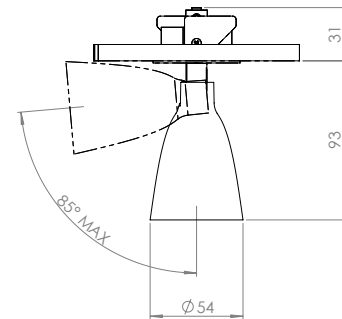

TECHNICAL DATA SHEET

WASAABII 500LM SWING MAXITRIM IP54

BATHROOM - STANZA DA BAGNO - BADEZIMMER - BADKAMER - SALLE DE BAINS - CUARTO DE BAÑO

Adjustable 0° - 85°

Ø43 mm - h = 45 mm

Material: Aluminium

Ref N° 1100 BLACK

Black
Nero
Schwarz
Zwart
Noir
Negro

Ref N° 1100 WHITE

White
Bianco
Weiß
Wit
Blanc
Blanco

Ref N° 1100 GREY

Grey
Grigio
Grau
Grijs
Gris
Gris

Ref N° 1100 MESSING

Brass
Otonne
Messing
Messing
Laiton
Latón

Ref N° 1100 BRONZE

Bronze
Bronzo
Bronze
Bronz
Bronze
Bronce

Ref N° 1101 00 001

Clip-on assessorly 1
Small ball

WASAABII SWING MAXITRIM IP54 500LM CRI 92

	2700°K	3000°K
REF N°	1154 28 931	1154 28 831

5,9 W - 500LM - 2 step MacAdam - **A+**
Serial wiring - - **CE** - -
Requires remote LED driver - 700mA
Standard Perfectbeam 24° - Optional 44° beam
Ultra low glare (UGR < 13)

INTEGRAL LED DRIVER

REF N° 697 67 015 15W DIM 1-10V Ø40 x 149mm

REF N° 697 37 015 15W DIM DALI Ø40 x 149mm

REF N° 697 77 010 10W PHASE DIM Ø42 x 94mm

230V/50Hz - - - **CE** - IP20 - 700mA
fits through the opening of Ø43mm

REMOTE LED DRIVER ON/OFF

REF N° 697 00 015 min.2W max. 32W

REF N° 697 00 025 min.2W max. 50W

230V/50Hz - - current controlled
 - **CE** - IP20 - 700mA - not dimmable

REMOTE LED DRIVER DIM

REF N° 697 60 040 min.3W max. 60W

1-10V DALI PUSH

REF N° 697 30 015 min 2W max 20W DALI

REF N° 697 60 015 min 2W max 20W 1-10V PUSH

REF N° 697 77 010 min 2W max 10W PHASE DIM

REF N° 697 77 020 min 11W max 20W PHASE DIM

230V/50Hz - - current controlled
 - **CE** - IP20 - 700mA - dimmable

INSTALLATION KIT

REF N° 680 01 043 standard holesaw Ø 43 mm

BEAM ANGLES

STANDARD (included) beam angle 24°
REF N° 203 20 044 (option) beam angle 44°