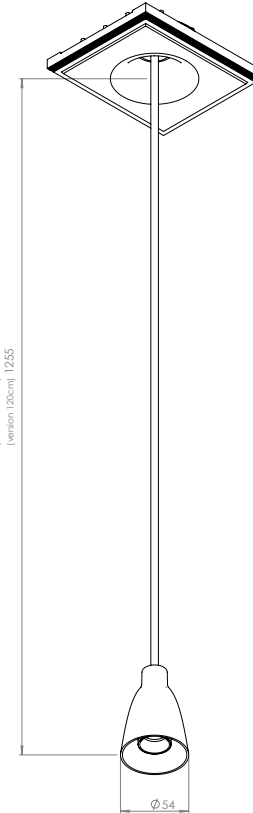

INSTALLATION KIT

STANDARD (included) installation system for ceiling 9 -12 -15 mm

REF N° 200 99 025 installation system for gypsum ceiling 25 mm

REF N° 200 99 030 installation system for gypsum ceiling 30 mm

BEAM ANGLES

STANDARD (included) beam angle 12°
REF N° 203 20 008 (option) beam angle 8°