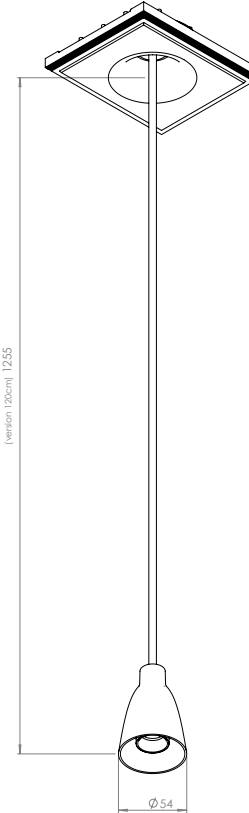

INSTALLATION KIT

STANDARD (included) installation system for ceiling 9 -12 -15 mm

REF N° 200 99 025 installation system for gypsum ceiling 25 mm

REF N° 200 99 030 installation system for gypsum ceiling 30 mm

BEAM ANGLES

STANDARD (included) beam angle 28°

REF N° 203 20 044 (option) beam angle 44°