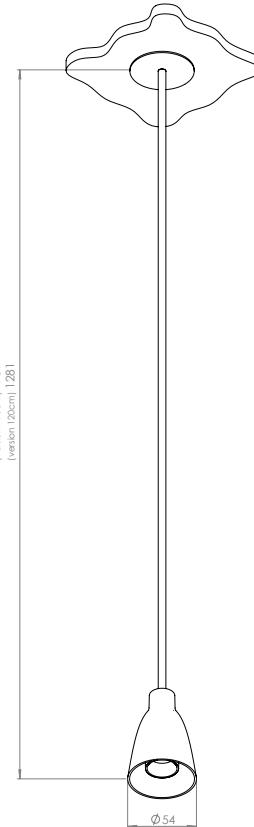

INSTALLATION KIT

REF N° 680 01 043 standard holesaw Ø 43 mm

BEAM ANGLES

STANDARD (included) beam angle 24°

REF N° 203 20 044 (option) beam angle 44°