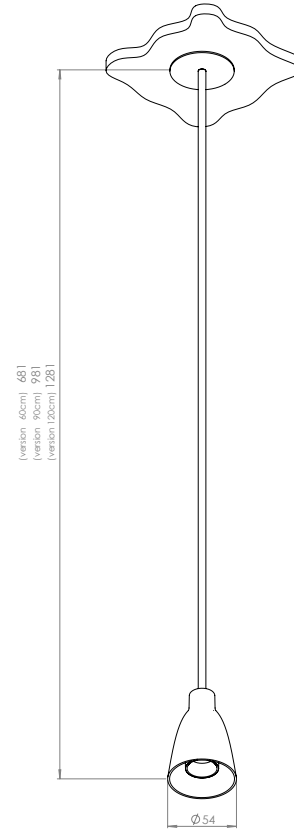

REMOTE LED DRIVER DIM

REF N° 697 60 040 min.3W max. 60W

1-10V DALI PUSH

REF N° 697 30 015 min 2W max 20W DALI

REF N° 697 60 015 min 2W max 20W 1-10V PUSH

REF N° 697 77 010 min 2W max 10W PHASE DIM

REF N° 697 77 020 min 11W max 20W PHASE DIM

230V/50Hz - - current controlled
 - **CE** - IP20 - 700mA - dimmable