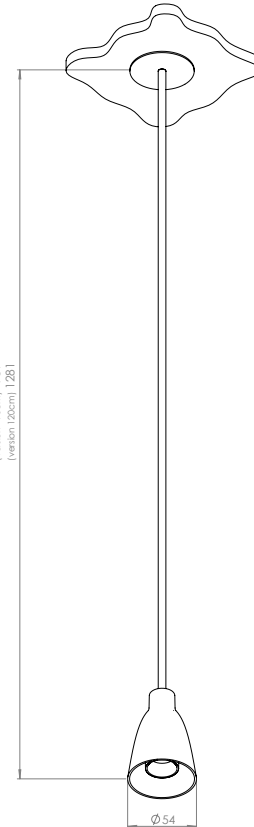

INSTALLATION KIT

REF N° 680 01 043 standard holesaw Ø 43 mm

BEAM ANGLES

STANDARD (included) beam angle 12°
REF N° 203 20 008 (option) beam angle 8°