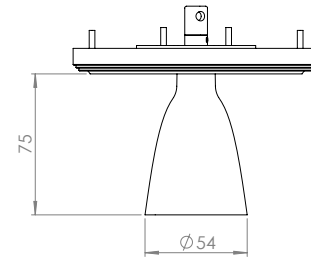

INSTALLATION KIT

STANDARD (included) installation system for ceiling 9 -12 -15 mm

REF N° 200 99 025 installation system for gypsum ceiling 25 mm

REF N° 200 99 030 installation system for gypsum ceiling 30 mm

BEAM ANGLES

STANDARD (included) beam angle 12°
REF N° 203 20 008 (option) beam angle 8°