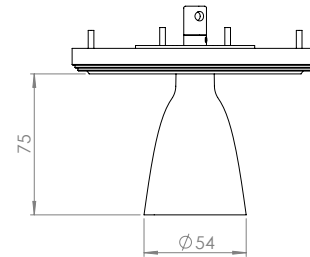

INSTALLATION KIT

STANDARD (included) installation system for ceiling 9 -12 -15 mm

REF N° 200 99 025 installation system for gypsum ceiling 25 mm

REF N° 200 99 030 installation system for gypsum ceiling 30 mm

BEAM ANGLES

STANDARD (included) beam angle 24°

REF N° 203 20 044 (option) beam angle 44°