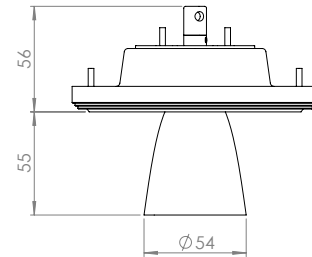

INSTALLATION KIT

STANDARD (included) installation system for ceiling 9 -12 -15 mm

REF N° 200 99 025 installation system for gypsum ceiling 25 mm

REF N° 200 99 030 installation system for gypsum ceiling 30 mm

BEAM ANGLES

STANDARD (included) beam angle 28°

REF N° 203 20 044 (option) beam angle 44°