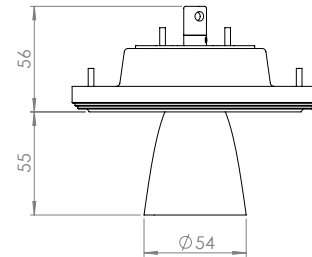

INSTALLATION KIT

STANDARD (included) installation system for ceiling 9 -12 -15 mm

REF N° 200 99 025 installation system for gypsum ceiling 25 mm

REF N° 200 99 030 installation system for gypsum ceiling 30 mm

BEAM ANGLES

STANDARD (included) beam angle 12°
REF N° 203 20 008 (option) beam angle 8°