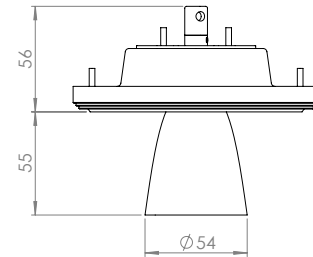

INSTALLATION KIT

STANDARD (included) installation system for ceiling 9 -12 -15 mm

REF N° 200 99 025 installation system for gypsum ceiling 25 mm

REF N° 200 99 030 installation system for gypsum ceiling 30 mm

BEAM ANGLES

STANDARD (included) beam angle 24°

REF N° 203 20 044 (option) beam angle 44°