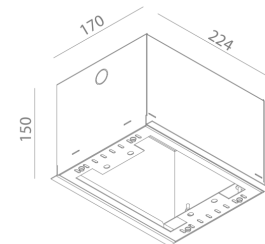

BEAM ANGLES

STANDARD (included) beam angle 36°