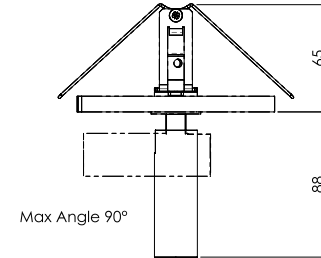

TECHNICAL DATA SHEET

200CENT ROUND 750LM SWING 90 TRIM IP54

BATHROOM - STANZA DA BAGNO - BADEZIMMER - BADKAMER - SALLE DE BAINS - CUARTO DE BAÑO

Adjustable 0° - 90°

Ø27 mm - h = 70 mm

Material: Aluminium

200CENT ROUND SWING 90 750LM CRI 92

INSTALLATION KIT

REF N° 680 01 027 standard holesaw Ø 27 mm

BEAM ANGLES

STANDARD (included) beam angle 36°