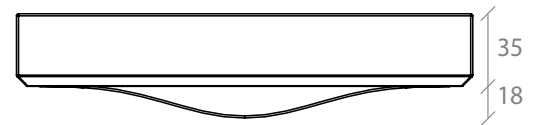

TECHNICAL DATA SHEET

ATMOS XS IP54

BATHROOM - STANZA DA BAGNO - BADEZIMMER - BADKAMER - SALLE DE BAINS - CUARTO DE BAÑO

Fix (not adjustable) 0° - 0°

□ 228x228 mm

Material : CALCYT® plaster

reddot design award
winner 2010

DESIGN PLUS
powered by: light+building

product
design
award

2011 ■

REMOTE LED DRIVER ON/OFF

REF N° 697 00 006 8W

REF N° 697 00 015 15W

REF N° 697 00 025 25W

230V/50Hz - □ - current controlled
▽ - CE - IP20 - 350mA - not dimmable

ATMOS XS LED DIM 100 LM

REF N° 140 60 501 CRI 80 warm white 2200°K

REF N° 140 60 001 CRI 90 warm white 2700°K

REF N° 140 60 101 CRI 90 warm white 3000°K

REF N° 140 60 201 CRI 90 neutral white 4000°K

REF N° 140 60 301 royal blue

◇ - 1W - excl. LED driver - current
controlled 350 mA - ▽ - A - E
CE - ⊕ - serial wiring - 3 Step MacAdam
Requires remote LED driver - 350 mA

REMOTE LED DRIVER DIM

REF N° 697 60 006 6W 1-10V

REF N° 697 60 015 15W 1-10V

REF N° 697 30 015 15W DALI

REF N° 697 60 025 25W 1-10V DALI PUSH

REF N° 697 60 040 40W 1-10V DALI PUSH

REF N° 697 70 009 9W PHASE DIM (tr. edge)

REF N° 697 70 017 17W PHASE DIM

230V/50Hz - □ - current controlled
▽ - CE - IP20 - 350mA - dimmable

Ready for installation in solid walls
Optional plasterkit for installation into gypsum walls

PLASTERKIT ATMOS XS

REF N° 740 01 000 For mounting into gypsum walls

Housing: perforated aluminium

225x225 mm