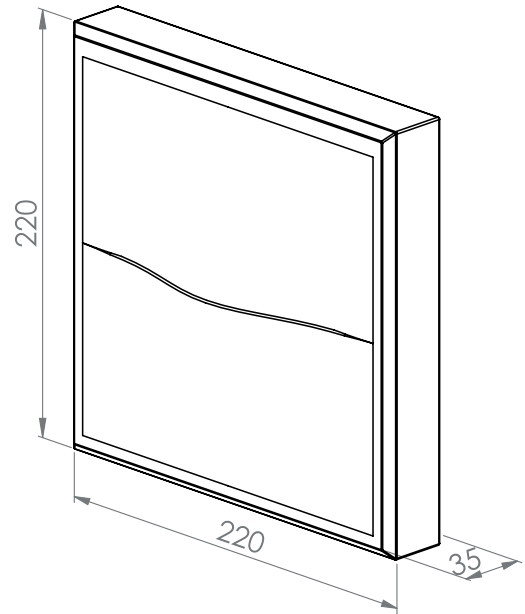

TECHNICAL DATA SHEET

ATMOS XS IP54

BATHROOM - STANZA DA BAGNO - BADEZIMMER - BADKAMER - SALLE DE BAINS - CUARTO DE BAÑO

Fix (not adjustable) 0° - 0°

□ 228x228 mm

Material : CALCYT® plaster

reddot design award
winner 2010

DESIGN PLUS
powered by: light+building

product
design
award

2011 ■

REMOTE LED DRIVER ON/OFF

REF N° 697 00 006 8W

REF N° 697 00 015 15W

REF N° 697 00 025 25W

230V/50Hz - □ - current controlled
▽ - CE - IP20 - 350mA - not dimmable

ATMOS XS LED DIM 100 LM

REF N° 140 60 501 CRI 80 warm white 2200°K

REF N° 140 60 001 CRI 90 warm white 2700°K

REF N° 140 60 101 CRI 90 warm white 3000°K

REF N° 140 60 201 CRI 90 neutral white 4000°K

REF N° 140 60 301 royal blue

◇ - 1W - excl. LED driver - current
controlled 350 mA - ▽ - A - E
CE - ⊕ - serial wiring - 3 Step MacAdam
Requires remote LED driver - 350 mA

REMOTE LED DRIVER DIM

REF N° 697 60 006 6W 1-10V

REF N° 697 60 015 15W 1-10V

REF N° 697 30 015 15W DALI

REF N° 697 60 025 25W 1-10V DALI PUSH

REF N° 697 60 040 40W 1-10V DALI PUSH

REF N° 697 70 009 9W PHASE DIM (tr. edge)

REF N° 697 70 017 17W PHASE DIM

230V/50Hz - □ - current controlled
▽ - CE - IP20 - 350mA - dimmable

Ready for installation in solid walls
Optional plasterkit for installation into gypsum walls

PLASTERKIT ATMOS XS

REF N° 740 01 000 For mounting into gypsum walls

Housing: perforated aluminium

225x225 mm