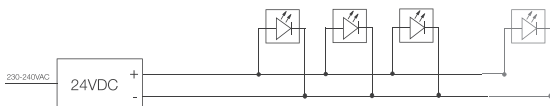

MODEL	5W MAX.QTY	25W MAX.QTY
PICA 3	5	25