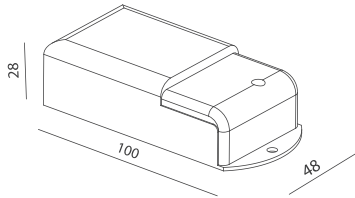

OPTIONS : Power Supply

For direct mounting in solid walls or in gypsum walls by means of an optional plasterkit (Ref. N° 724 01 000).

Colour : paintable plaster
Equipped with a opaline plexi
Fixation of the opaline without screws
Optional power supply (see left side of this page)

REF. N°: 697 00 005

REF. N°: 697 00 025

OPTIONS : Plasterkit

REF. N°: 724 01 000

For mounting into gypsum walls
83×83 mm
Housing : perforated aluminium