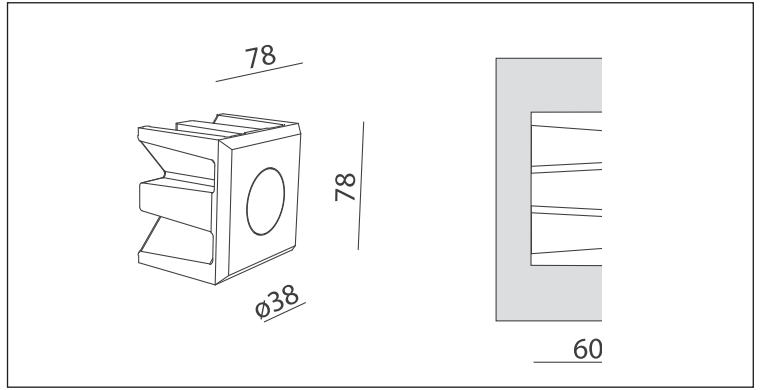

PICA 3 Royal Blue

REF. N°: 124 20 300 : Royal Blue

1 × Rebel LED
24VDC - $1W$ - incl. driver - current controlled
82×82 mm - ∇ - $0.2m$ - E - CE - IP44 - 850°C - P - eco -
Other LED colours on request