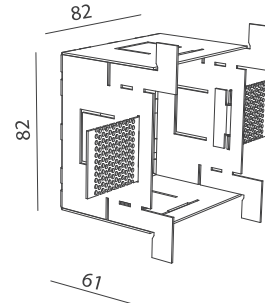

PICA 3 Royal Blue

REF. N°: 124 20 300 : Royal Blue

1 × Rebel LED
24VDC - $1W$ - incl. driver - current controlled
82×82 mm - ∇ - $0.2m$ - E - CE - IP44 - 850°C - P - eco -
Other LED colours on request

OPTIONS : Power Supply

For direct mounting in solid walls or in gypsum walls by means of an optional plasterkit (Ref. N° 724 01 000).

Colour : paintable plaster
Equipped with a opaline plexi
Fixation of the opaline without screws
Optional power supply (see left side of this page)

REF. N°: 697 00 005

REF. N°: 697 00 025

OPTIONS : Plasterkit

REF. N°: 724 01 000

For mounting into gypsum walls
83×83 mm
Housing : perforated aluminium

MODEL	5W MAX.QTY	25W MAX.QTY
PICA 3	5	25

E. Bekaertlaan 53 - 8790 Waregem - Belgium - www.brickinthewall.eu
T +32 56 60 40 90 F +32 56 60 87 26 - info@brickinthewall.eu