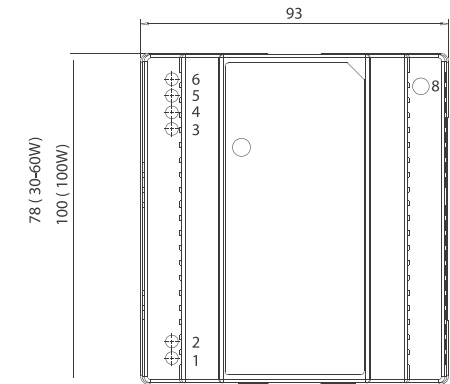

POWER SUPPLY 24VDC-5/25W

REF. N°: 697 00 005

230V/50Hz - □

▽ - CE - IP20

REF. N°: 697 00 025

230V/50Hz - □

▽ - CE - IP20

MODEL	5W MAX.QTY	25W MAX.QTY
PICA 3	5	25
PICA 8	5	25
BIBA	5	25
QUBY	5	25
STRIPP	5	25

▽ - CE - IP20 - 350mA

POWER SUPPLY 24VDC DIN RAIL

REF. N°: 697 01 030

In : 88-264VAC - 30W

Out : 24VDC - 47-63Hz

CE - IP20

REF. N°: 697 01 060

In : 88-264VAC - 60W

Out : 24VDC - 47-63Hz

CE - IP20

REF. N°: 697 01 100

In : 88-264VAC - 100W

Out : 24VDC - 47-63Hz

CE - IP20

MODEL	30W MAX.QTY	60W MAX.QTY	100W MAX.QTY
MOVE OUT	3	6	10
MOVE IN	3	6	10
MOOR RANGE	3	6	10
SMALL	5	10	16
SLIM	7	15	25
NORMALL	2	5	8
ATMOS	3	6	10