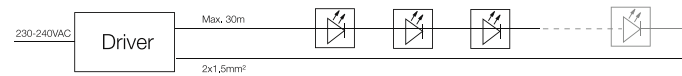

LED POWER SUPPLY 350mA-DC 6W-15W

REF. N°: 697 00 006

230V/50Hz - CE - current controlled - for max 6x MOUSE/MOUSE+

▽ - CE - IP20 - 350mA

REF. N°: 697 00 015

230V/50Hz - □ - current controlled - for max 15x MOUSE/MOUSE+

▽ - CE - IP20 - 350mA