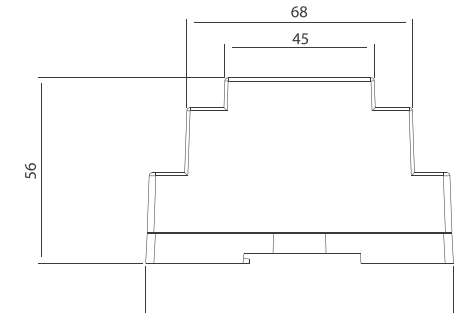

POWER SUPPLY 24VDC DIN RAIL