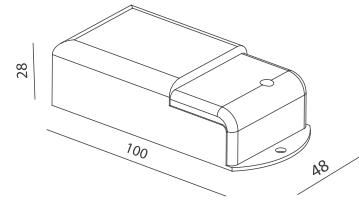

POWER SUPPLY 24VDC-5/25W

REF. N°: 697 00 005

230V/50Hz - □

▽ - CE - IP20

REF. N°: 697 00 025

230V/50Hz - □

▽ - CE - IP20

MODEL	5W MAX.QTY	25W MAX.QTY
PICA 3	5	25
PICA 8	5	25
BIBA	5	25
QUBY	5	25
STRIPP	5	25

LED POWER SUPPLY 350mA-DC 6W-15W

REF. N°: 697 00 006

230V/50Hz - CE - current controlled - for max 6x MOUSE/MOUSE+

▽ - CE - IP20 - 350mA

REF. N°: 697 00 015

230V/50Hz - □ - current controlled - for max 15x MOUSE/MOUSE+