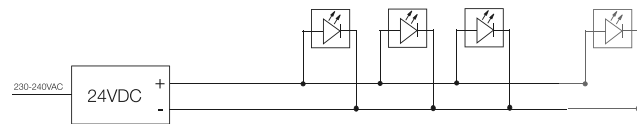

POWER SUPPLY 24VDC-5/25W

REF. N°: 697 00 005

230V/50Hz - □

▽ - CE - IP20

REF. N°: 697 00 025

230V/50Hz - □

▽ - CE - IP20

MODEL	5W MAX.QTY	25W MAX.QTY
PICA 3	5	25
PICA 8	5	25
BIBA	5	25
QUBY	5	25
STRIPP	5	25

LED POWER SUPPLY 350mA-DC 6W-15W

REF. N°: 697 00 006

230V/50Hz - CE - current controlled - for max 6x MOUSE/MOUSE+

▽ - CE - IP20 - 350mA

REF. N°: 697 00 015

230V/50Hz - □ - current controlled - for max 15x MOUSE/MOUSE+

Out : 24VDC - 47-63Hz

CE - IP20

REF. N°: 697 01 100

In : 88-264VAC - 100W

Out : 24VDC - 47-63Hz

CE - IP20

MODEL	30W MAX.QTY	60W MAX.QTY	100W MAX.QTY
MOVE OUT	3	6	10
MOVE IN	3	6	10
MOOR RANGE	3	6	10
SMALL	5	10	16
SLIM	7	15	25
NORMALL	2	5	8
ATMOS	3	6	10